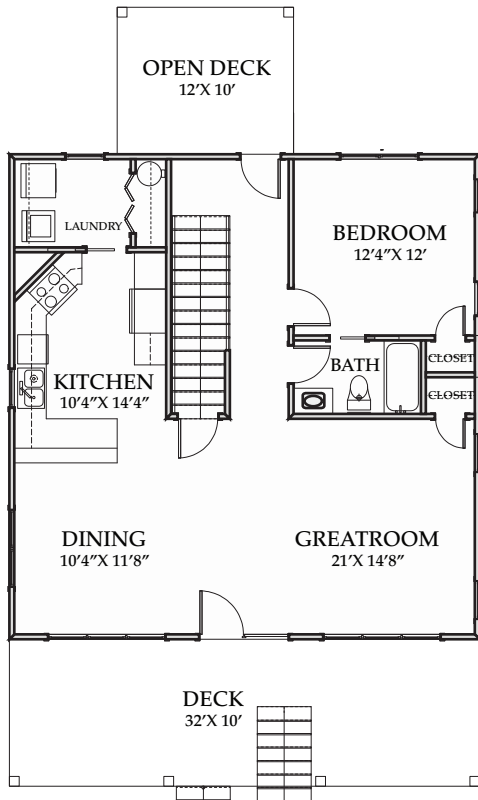

CAROLINA BLUEWATER CONSTRUCTION

Building Tomorrow with Affordable Quality Homes

910-575-7100

6934-9 Beach Dr SW, Ocean Isle Beach, NC 28469

FIRST FLOOR

SECOND FLOOR

BEACH HOME 120 32' X 53'
1,874 Sq.Ft. | 4 BEDROOMS | 3 BATHS | 760 Sq.Ft DECKS
www.CarolinaBluewaterConstruction.com