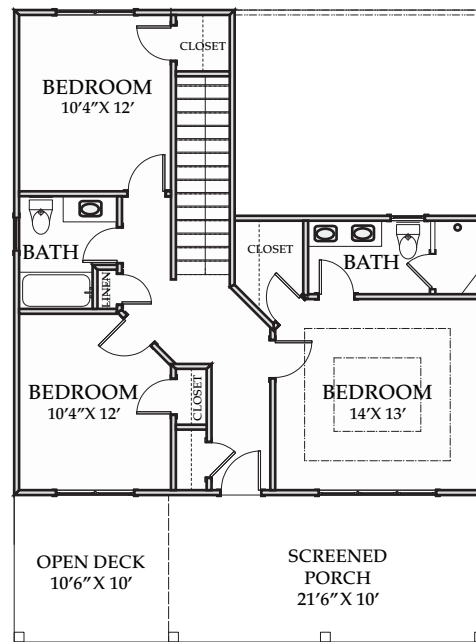

CAROLINA BLUEWATER CONSTRUCTION

Building Tomorrow with Affordable Quality Homes

910-575-7100

6934-9 Beach Dr SW, Ocean Isle Beach, NC 28469

FIRST FLOOR

SECOND FLOOR

BEACH HOME 120 32' X 53'
1,874 Sq.Ft. | 4 BEDROOMS | 3 BATHS | 760 Sq.Ft DECKS
www.CarolinaBluewaterConstruction.com