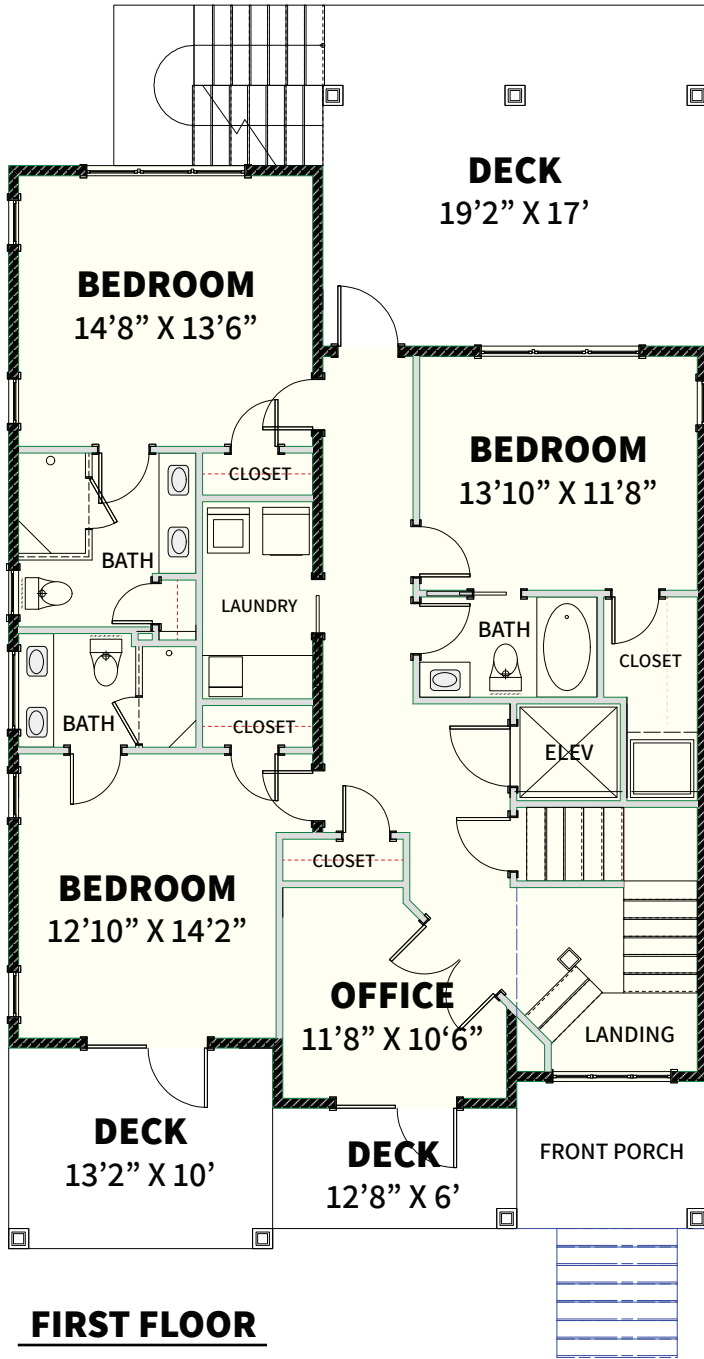

CAROLINA BLUEWATER CONSTRUCTION

BUILDING TOMORROW WITH AFFORDABLE QUALITY HOMES

910-575-7100

6934-9 BEACH DR SW, OCEAN ISLE BEACH, NC 28469

BEACH HOME 129

2,871 SQ.FT. | 4 BEDROOMS | 4-1/2 BATHS | 967 SQ.FT DECKS

WWW.CAROLINABLUEWATERCONSTRUCTION.COM

BEACH HOME 129

2,871 SQ.FT. | 4 BEDROOMS | 4-1/2 BATHS | 967 SQ.FT DECKS

34'10" X 62'

CAROLINA
BLUEWATER
CONSTRUCTION

910-575-7100

BUILDING TOMORROW WITH AFFORDABLE QUALITY HOMES