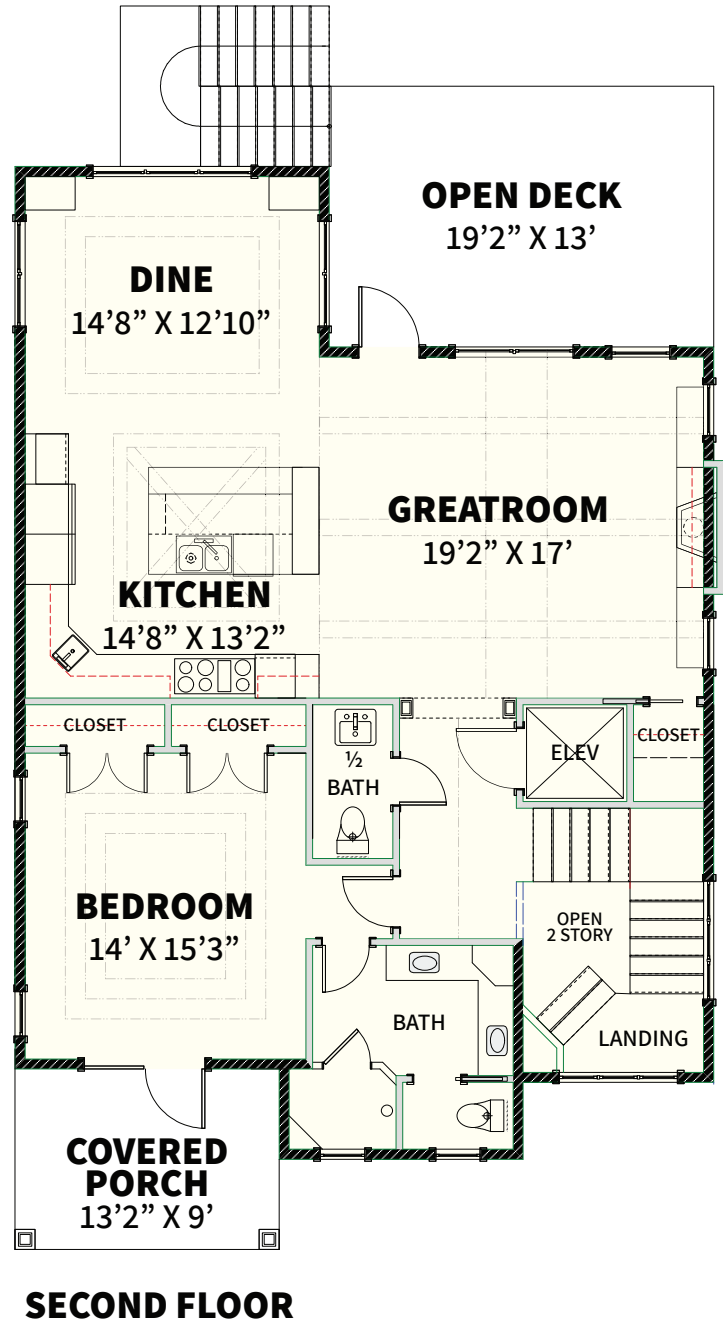

CAROLINA BLUEWATER CONSTRUCTION

BUILDING TOMORROW WITH AFFORDABLE QUALITY HOMES

910-575-7100

6934-9 BEACH DR SW, OCEAN ISLE BEACH, NC 28469

BEACH HOME 129

2,871 SQ.FT. | 4 BEDROOMS | 4-1/2 BATHS | 967 SQ.FT DECKS

WWW.CAROLINABLUEWATERCONSTRUCTION.COM

BEACH HOME 129

2,871 SQ.FT. | 4 BEDROOMS | 4-1/2 BATHS | 967 SQ.FT DECKS

34'10" X 62'

CAROLINA
BLUEWATER
CONSTRUCTION

910-575-7100

BUILDING TOMORROW WITH AFFORDABLE QUALITY HOMES