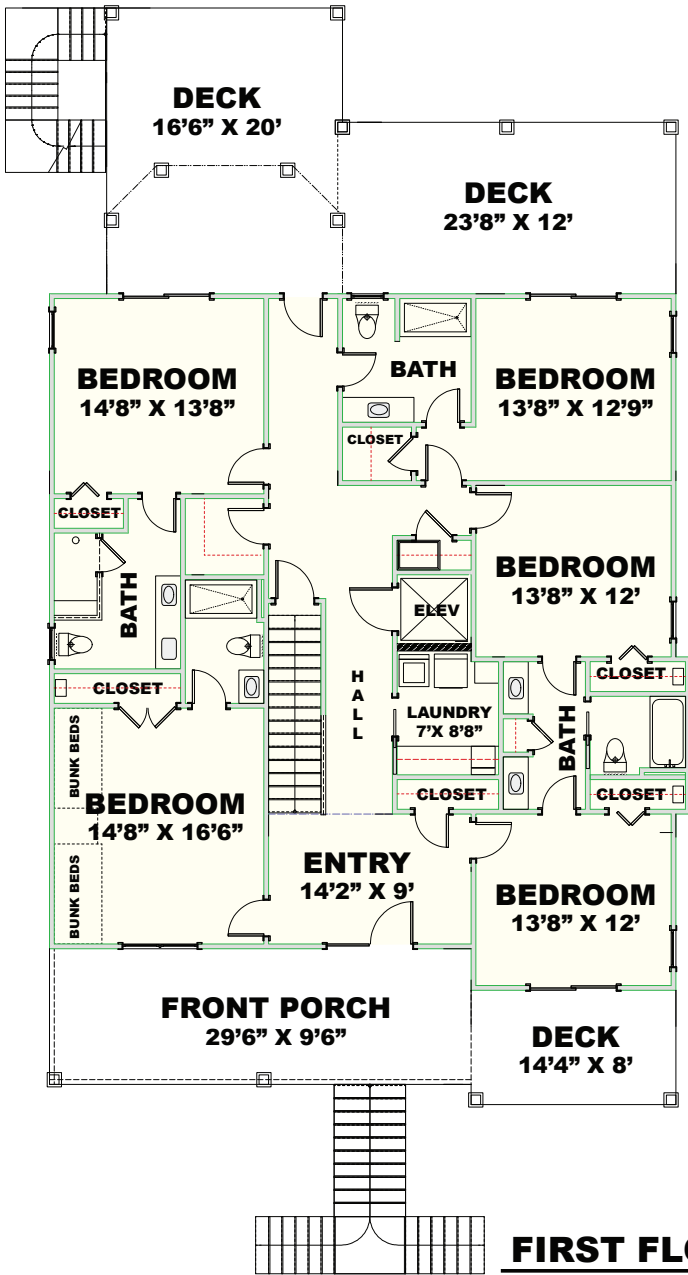

CAROLINA BLUEWATER CONSTRUCTION

BUILDING TOMORROW WITH AFFORDABLE QUALITY HOMES

910-575-7100

6934-9 BEACH DR SW, OCEAN ISLE BEACH, NC 28469

BEACH HOME 132

3,987 SQ.FT. | 6 BEDROOMS | 5-1/2 BATHS | 1,601 SQ.FT DECKS

WWW.CAROLINABLUEWATERCONSTRUCTION.COM

BEACH HOME 132

3,987 SQ.FT. | 6 BEDROOMS | 5-1/2 BATHS | 1,601 SQ.FT DECKS

44'10" X 76'9"

CAROLINA
BLUEWATER
CONSTRUCTION

910-575-7100

BUILDING TOMORROW WITH AFFORDABLE QUALITY HOMES