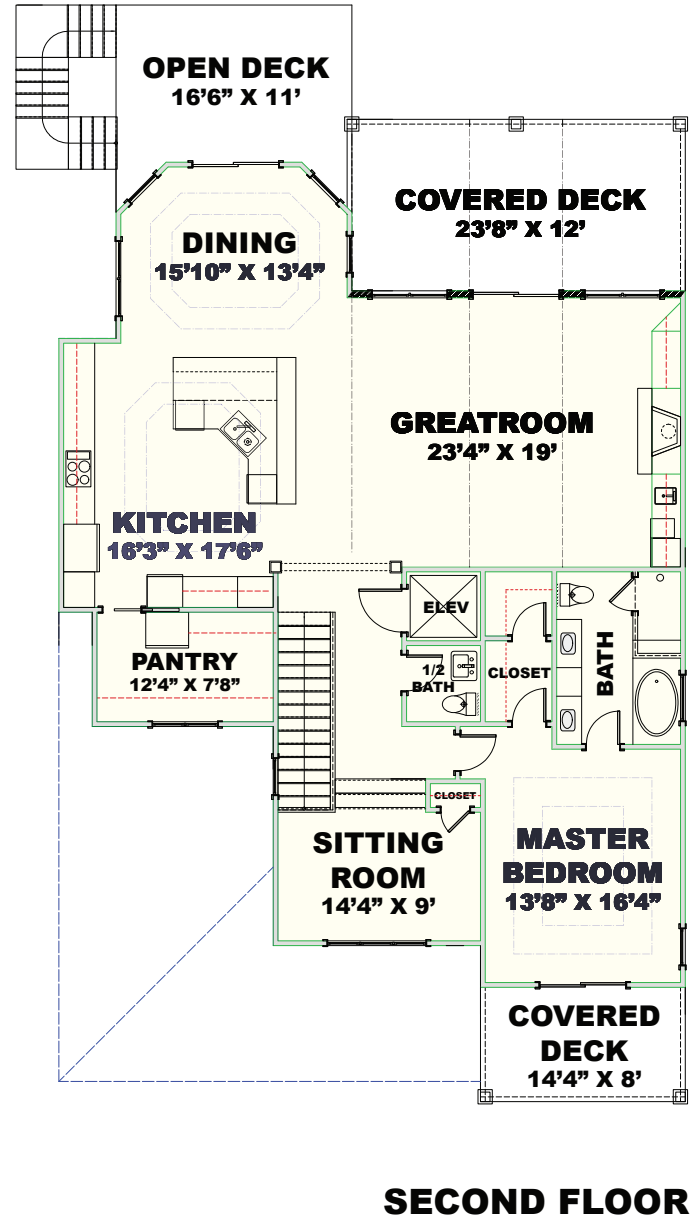

CAROLINA BLUEWATER CONSTRUCTION

BUILDING TOMORROW WITH AFFORDABLE QUALITY HOMES

910-575-7100

6934-9 BEACH DR SW, OCEAN ISLE BEACH, NC 28469

BEACH HOME 132

3,987 SQ.FT. | 6 BEDROOMS | 5-1/2 BATHS | 1,601 SQ.FT DECKS

WWW.CAROLINABLUEWATERCONSTRUCTION.COM

BEACH HOME 132

3,987 SQ.FT. | 6 BEDROOMS | 5-1/2 BATHS | 1,601 SQ.FT DECKS

44'10" X 76'9"

CAROLINA
BLUEWATER
CONSTRUCTION

910-575-7100

BUILDING TOMORROW WITH AFFORDABLE QUALITY HOMES