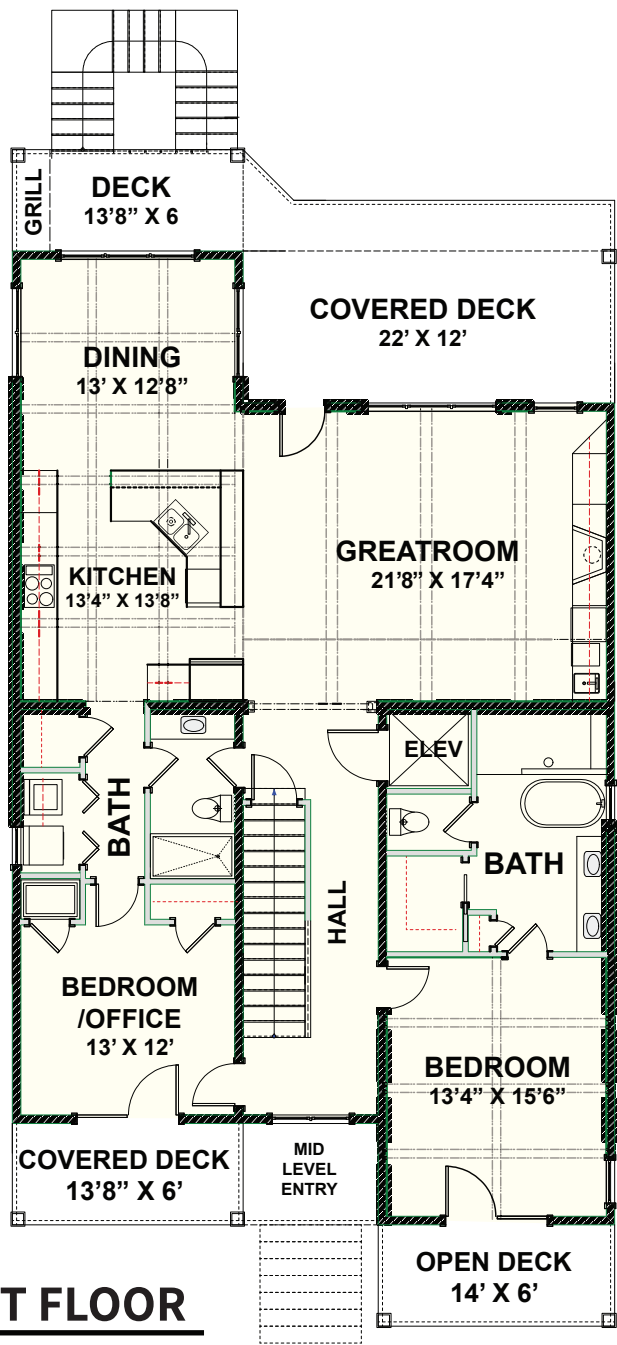

# BEACH HOME 133

**2,877 SQ.FT. | 5 BEDROOMS | 5 BATHS | 646 SQ.FT DECKS**

**WWW.CAROLINABLUEWATERCONSTRUCTION.COM**

# BEACH HOME 133

2,877 SQ.FT. | 5 BEDROOMS | 5 BATHS | 646 SQ.FT DECKS

35'8" X 69'8"

**CAROLINA**  
**BLUEWATER**  
**CONSTRUCTION**

**910-575-7100**

**BUILDING TOMORROW WITH AFFORDABLE QUALITY HOMES**

6934-9 BEACH DR SW, OCEAN ISLE BEACH, NC 28469