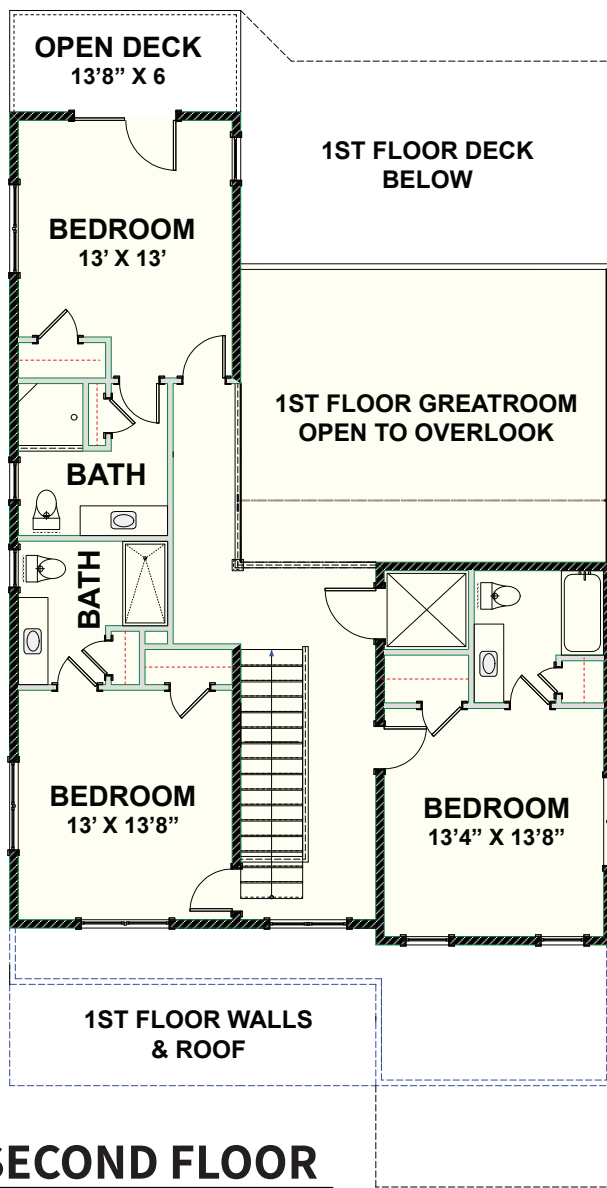

# BEACH HOME 133

**2,877 SQ.FT. | 5 BEDROOMS | 5 BATHS | 646 SQ.FT DECKS**

**WWW.CAROLINABLUEWATERCONSTRUCTION.COM**

# BEACH HOME 133

2,877 SQ.FT. | 5 BEDROOMS | 5 BATHS | 646 SQ.FT DECKS

35'8" X 69'8"

**CAROLINA**  
**BLUEWATER**  
**CONSTRUCTION**

**910-575-7100**

**BUILDING TOMORROW WITH AFFORDABLE QUALITY HOMES**

6934-9 BEACH DR SW, OCEAN ISLE BEACH, NC 28469