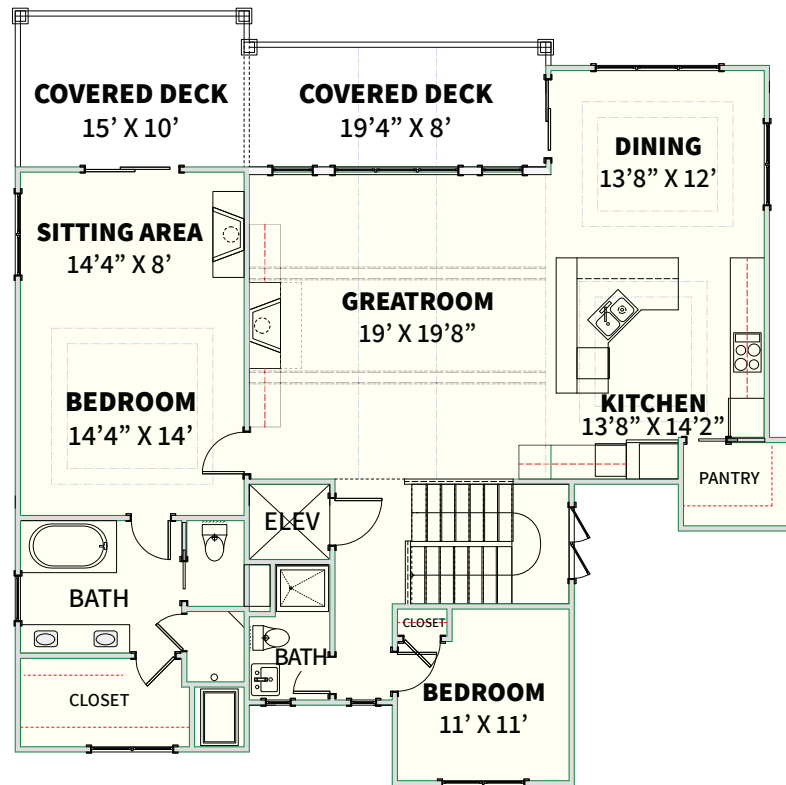

CAROLINA BLUEWATER CONSTRUCTION

BUILDING TOMORROW WITH AFFORDABLE QUALITY HOMES

910-575-7100

6934-9 BEACH DR SW, OCEAN ISLE BEACH, NC 28469

BEACH HOME 135

3,427SQ.FT. | 6 BEDROOMS | 4-1/2 BATHS | 840 SQ.FT DECKS

WWW.CAROLINABLUEWATERCONSTRUCTION.COM

BEACH HOME 135

3,427SQ.FT. | 6 BEDROOMS | 4-1/2 BATHS | 840 SQ.FT DECKS

49'10" X 51'2"

FIRST FLOOR FLOOR PLAN

SECOND FLOOR FLOOR PLAN

CAROLINA
BLUEWATER
CONSTRUCTION

910-575-7100