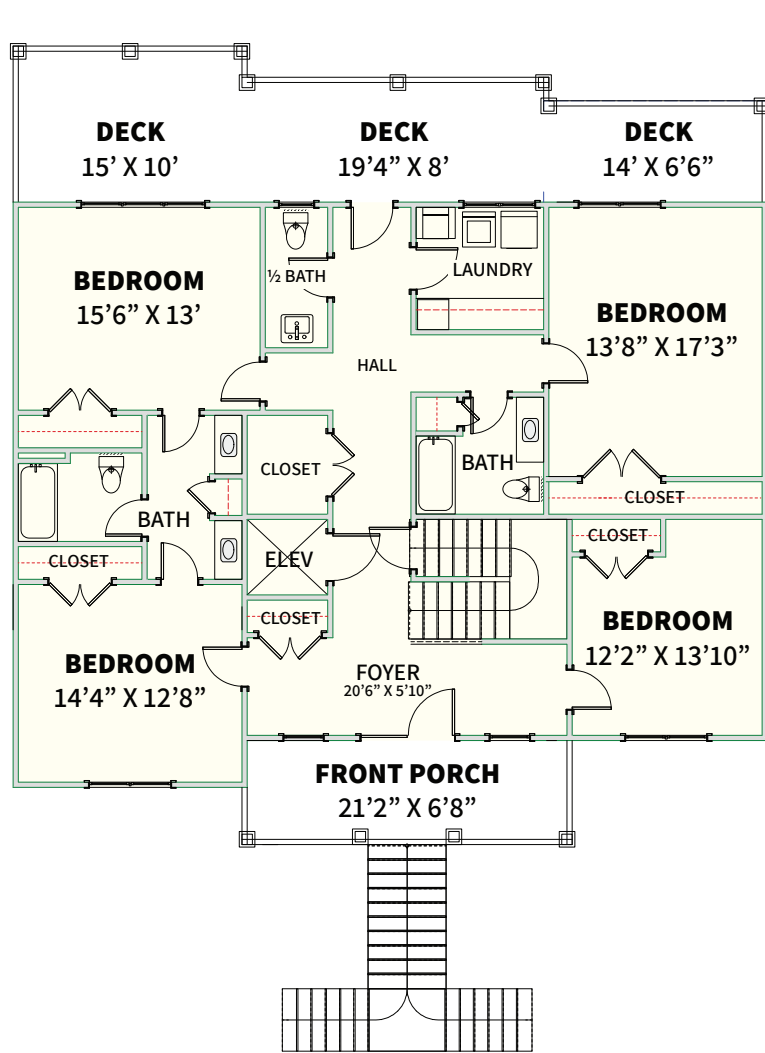

CAROLINA BLUEWATER CONSTRUCTION

BUILDING TOMORROW WITH AFFORDABLE QUALITY HOMES

910-575-7100

6934-9 BEACH DR SW, OCEAN ISLE BEACH, NC 28469

BEACH HOME 135

3,427SQ.FT. | 6 BEDROOMS | 4-1/2 BATHS | 840 SQ.FT DECKS

WWW.CAROLINABLUEWATERCONSTRUCTION.COM

BEACH HOME 135

3,427SQ.FT. | 6 BEDROOMS | 4-1/2 BATHS | 840 SQ.FT DECKS

49'10" X 51'2"

FIRST FLOOR FLOOR PLAN

SECOND FLOOR FLOOR PLAN

CAROLINA
BLUEWATER
CONSTRUCTION

910-575-7100