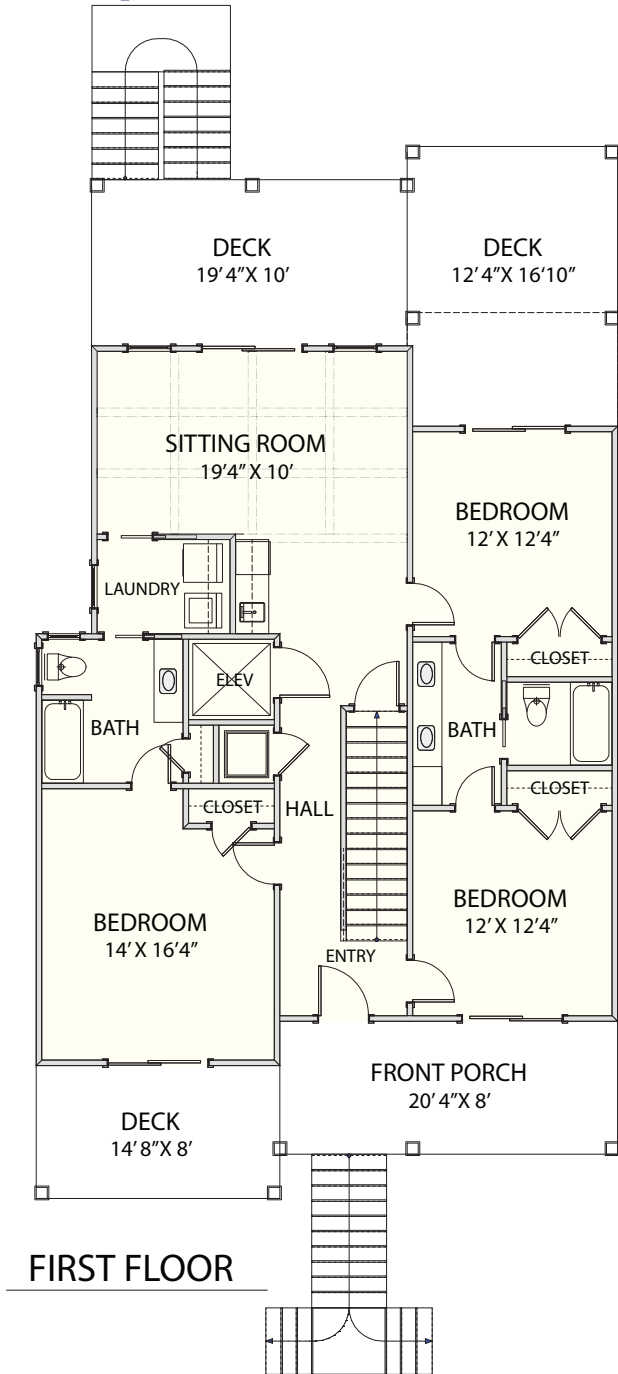

## BEACH HOME 136

2,566 SQ.FT. | 4 BEDROOMS | 3-1/2 BATHS | 1,121 SQ.FT DECKS

WWW.CAROLINABLUEWATERCONSTRUCTION.COM

# BEACH HOME 136

2,566 SQ.FT. | 4 BEDROOMS | 3-1/2 BATHS | 1,121 SQ.FT DECKS

35' X 63'4"

**CAROLINA**  
**BLUEWATER**  
**CONSTRUCTION**

**910-575-7100**

**BUILDING TOMORROW WITH AFFORDABLE QUALITY HOMES**