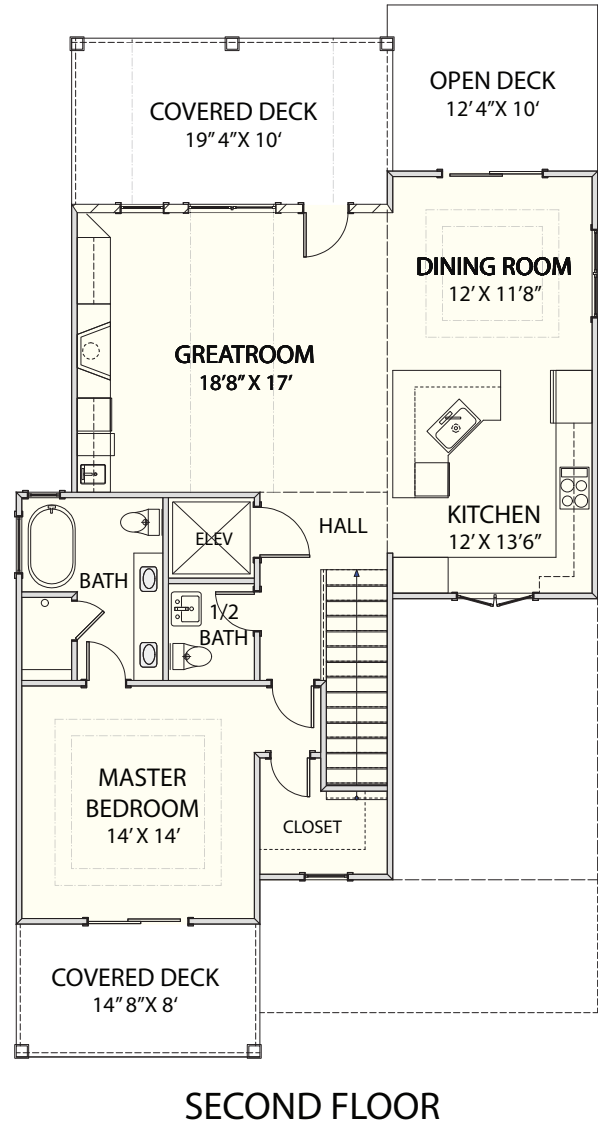

## BEACH HOME 136

2,566 SQ.FT. | 4 BEDROOMS | 3-1/2 BATHS | 1,121 SQ.FT DECKS

WWW.CAROLINABLUEWATERCONSTRUCTION.COM

# BEACH HOME 136

2,566 SQ.FT. | 4 BEDROOMS | 3-1/2 BATHS | 1,121 SQ.FT DECKS

35' X 63'4"

**CAROLINA**  
**BLUEWATER**  
**CONSTRUCTION**

**910-575-7100**

**BUILDING TOMORROW WITH AFFORDABLE QUALITY HOMES**