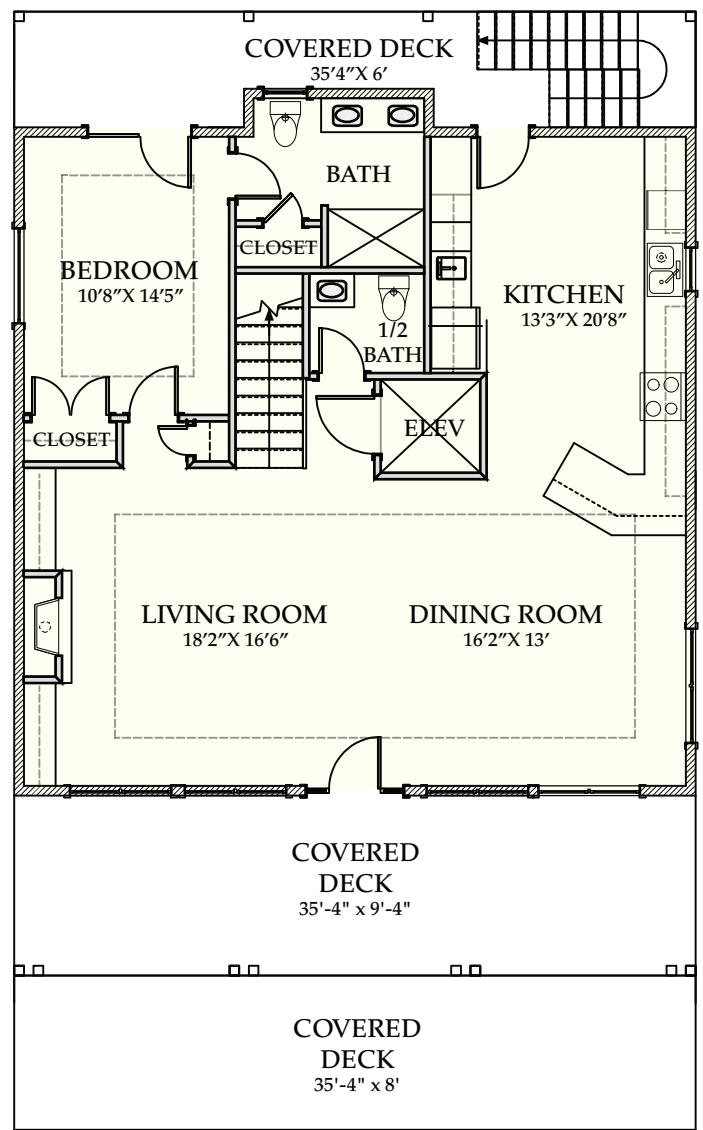

# BEACH HOME 137

**2,488 SQ.FT. | 5 BEDROOMS | 5-1/2 BATHS | 1,495 SQ.FT DECKS**

**WWW.CAROLINABLUEWATERCONSTRUCTION.COM**

# BEACH HOME 137

2,488 SQ.FT. | 5 BEDROOMS | 5-1/2 BATHS | 1,495 SQ.FT DECKS

35'4" X 58'

FIRST FLOOR

SECOND FLOOR

**CAROLINA**  
**BLUEWATER**  
**CONSTRUCTION**

**910-575-7100**

**BUILDING TOMORROW WITH AFFORDABLE QUALITY HOMES**