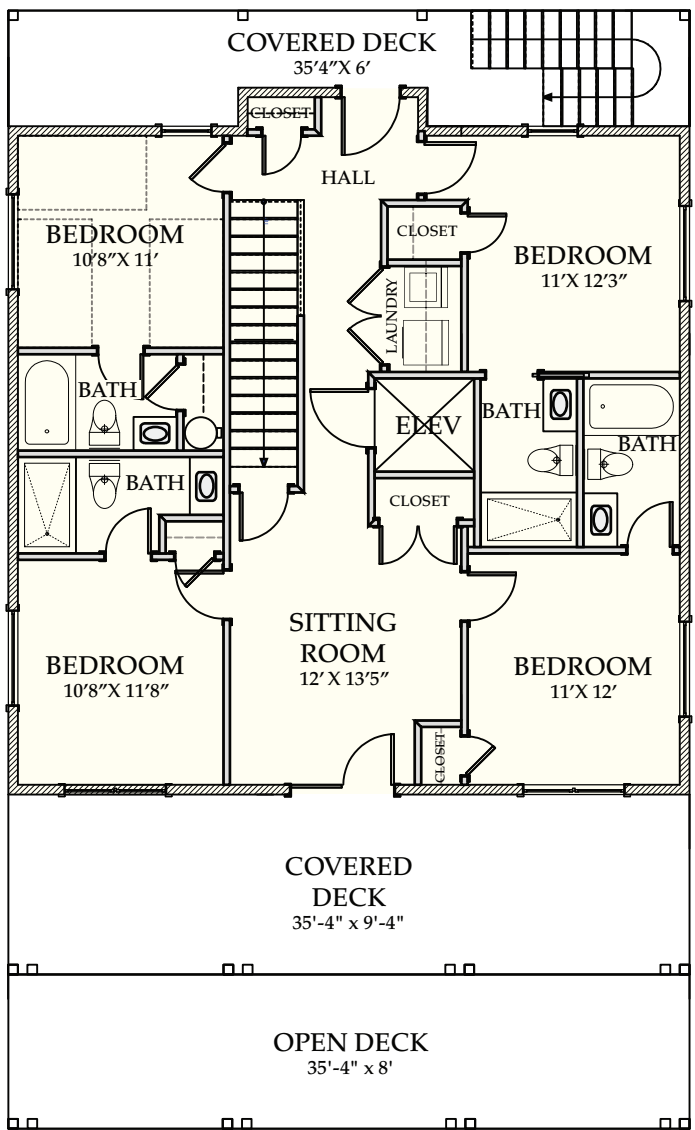

# BEACH HOME 137

**2,488 SQ.FT. | 5 BEDROOMS | 5-1/2 BATHS | 1,495 SQ.FT DECKS**

**WWW.CAROLINABLUEWATERCONSTRUCTION.COM**

# BEACH HOME 137

2,488 SQ.FT. | 5 BEDROOMS | 5-1/2 BATHS | 1,495 SQ.FT DECKS

35'4" X 58'

FIRST FLOOR

SECOND FLOOR

**CAROLINA**  
**BLUEWATER**  
**CONSTRUCTION**

**910-575-7100**

**BUILDING TOMORROW WITH AFFORDABLE QUALITY HOMES**