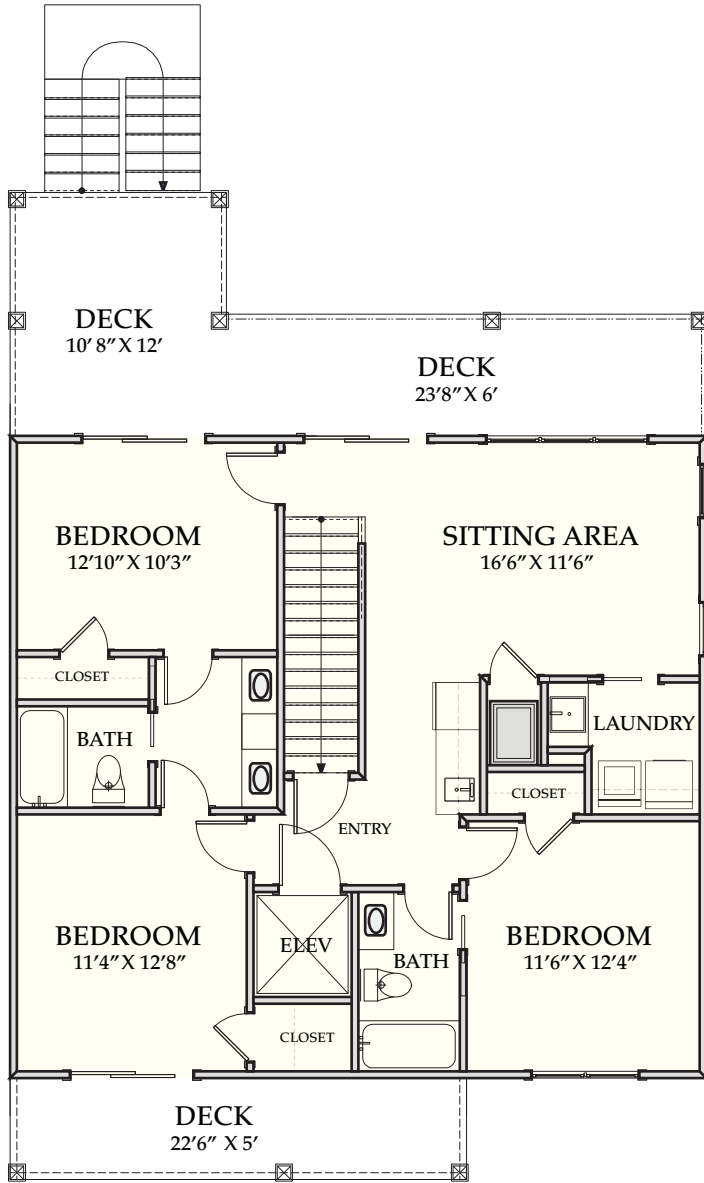

# BEACH HOME 143

**2,174 SQ.FT. | 4 BEDROOMS | 3-1/2 BATHS | 764 SQ.FT DECKS**

**WWW.CAROLINABLUEWATERCONSTRUCTION.COM**

# BEACH HOME 143

2,174 SQ.FT. | 4 BEDROOMS | 3-1/2 BATHS | 764 SQ.FT DECKS

34'4" X 48'8"

FIRST FLOOR

SECOND FLOOR

**CAROLINA**  
**BLUEWATER**  
**CONSTRUCTION**

**910-575-7100**

**BUILDING TOMORROW WITH AFFORDABLE QUALITY HOMES**