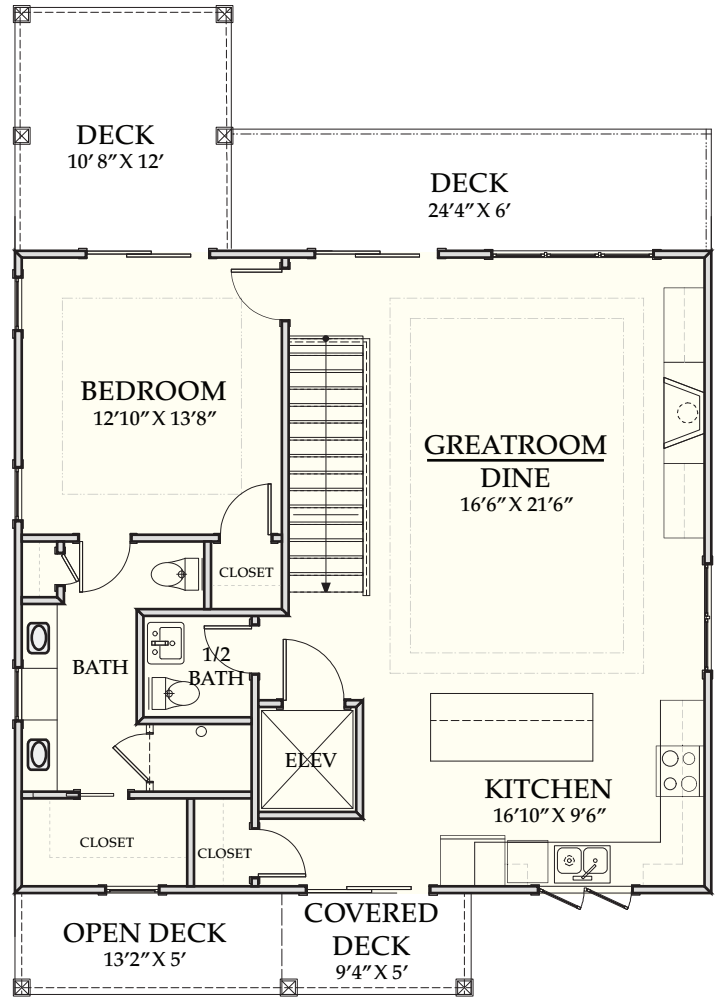

# BEACH HOME 143

**2,174 SQ.FT. | 4 BEDROOMS | 3-1/2 BATHS | 764 SQ.FT DECKS**

**WWW.CAROLINABLUEWATERCONSTRUCTION.COM**

# BEACH HOME 143

2,174 SQ.FT. | 4 BEDROOMS | 3-1/2 BATHS | 764 SQ.FT DECKS

34'4" X 48'8"

FIRST FLOOR

SECOND FLOOR

**CAROLINA**  
**BLUEWATER**  
**CONSTRUCTION**

**910-575-7100**

**BUILDING TOMORROW WITH AFFORDABLE QUALITY HOMES**