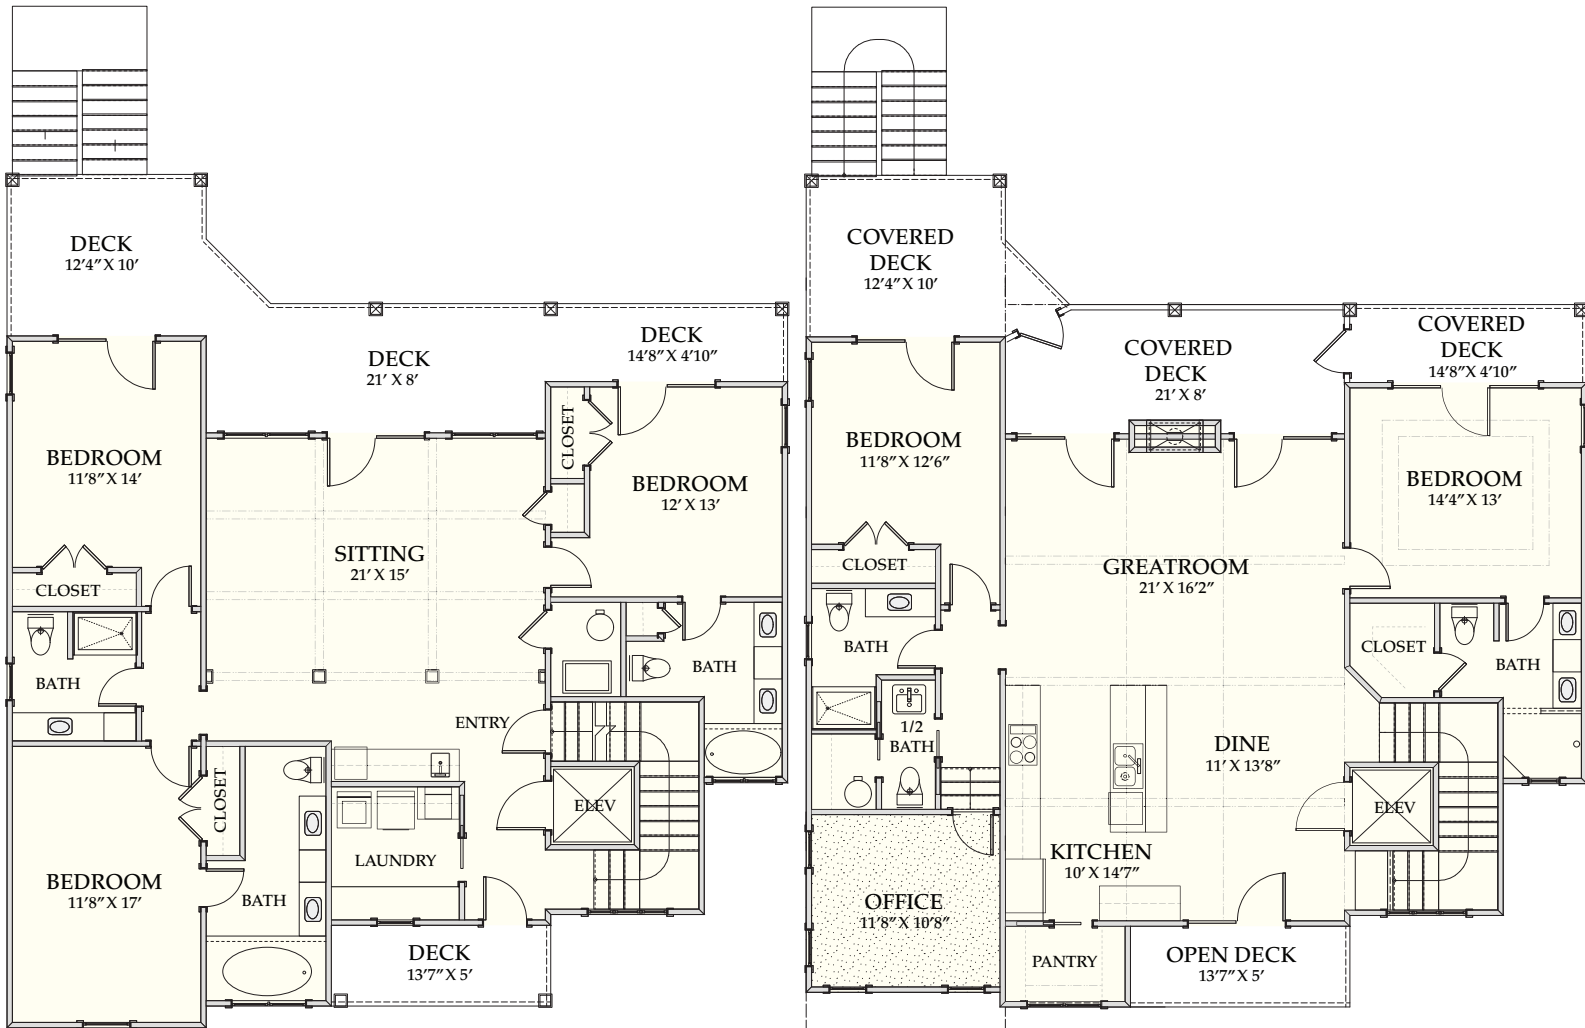

# BEACH HOME 144

**3,292 SQ.FT. | 5 BEDROOMS | 5-1/2 BATHS | 880 SQ.FT DECKS**

**WWW.CAROLINABLUEWATERCONSTRUCTION.COM**

# BEACH HOME 144

3,292 SQ.FT. | 5 BEDROOMS | 5-1/2 BATHS | 880 SQ.FT DECKS

48'4" X 52'10"

**CAROLINA**  
**BLUEWATER**  
**CONSTRUCTION**

**910-575-7100**

**BUILDING TOMORROW WITH AFFORDABLE QUALITY HOMES**