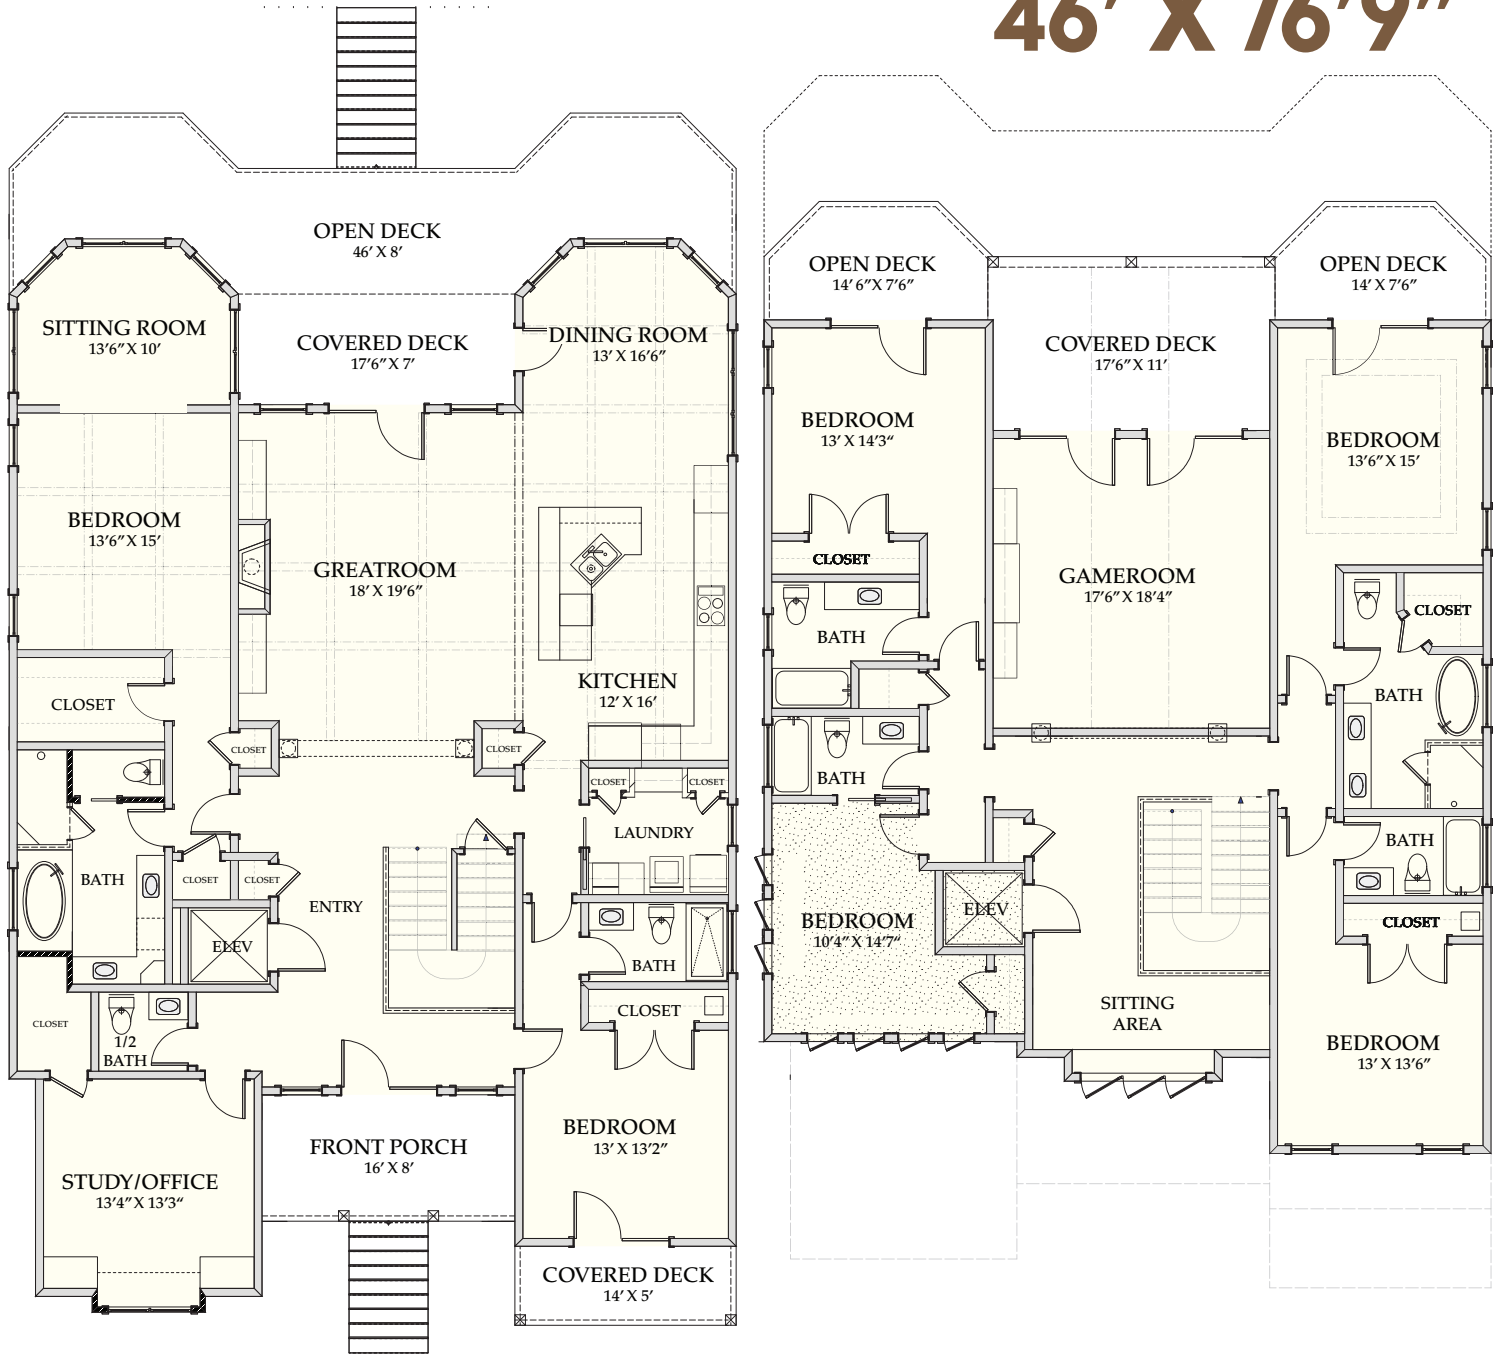

# BEACH HOME 145

4,714 SQ.FT. | 6 BEDROOMS | 6-1/2 BATHS | 1,144 SQ.FT DECKS

WWW.CAROLINABLUEWATERCONSTRUCTION.COM

# BEACH HOME 145

4,714 SQ.FT. | 6 BEDROOMS | 6-1/2 BATHS | 1,144 SQ.FT DECKS

46' X 76'9"

**CAROLINA**  
**BLUEWATER**  
**CONSTRUCTION**

**910-575-7100**

**BUILDING TOMORROW WITH AFFORDABLE QUALITY HOMES**