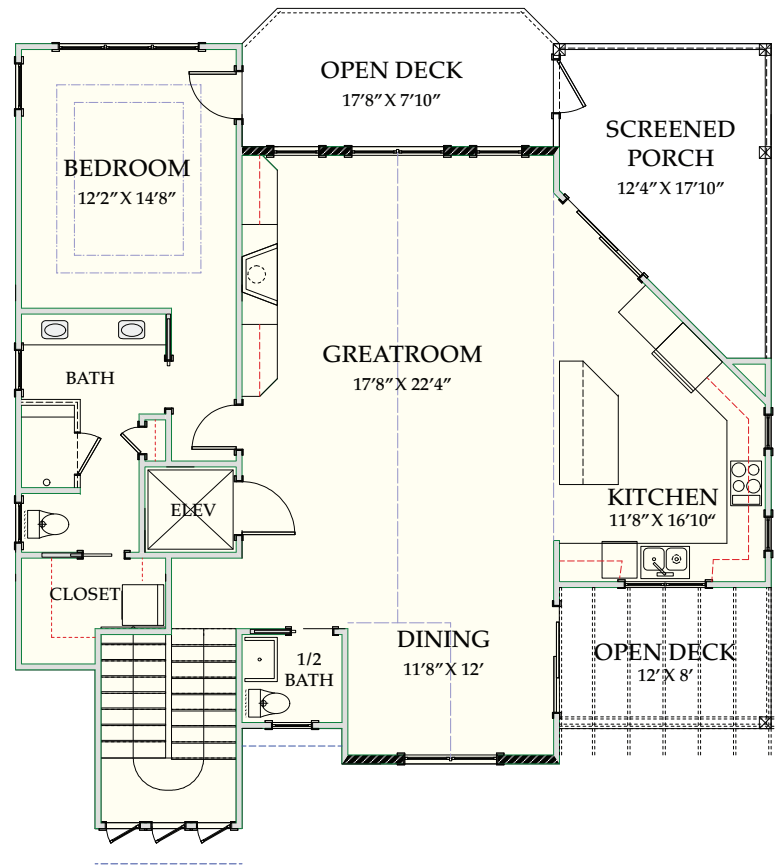

CAROLINA BLUEWATER CONSTRUCTION

BUILDING TOMORROW WITH AFFORDABLE QUALITY HOMES

910-575-7100

6934-9 BEACH DR SW, OCEAN ISLE BEACH, NC 28469

BEACH HOME 146

2,680 SQ.FT. | 4 BEDROOMS | 4-1/2 BATHS | 772 SQ.FT DECKS

WWW.CAROLINABLUEWATERCONSTRUCTION.COM

BEACH HOME 146

2,680 SQ.FT. | 4 BEDROOMS | 4-1/2 BATHS | 772 SQ.FT DECKS

42'10" X 48'6"

FIRST FLOOR

SECOND FLOOR

CAROLINA
BLUEWATER
CONSTRUCTION

910-575-7100