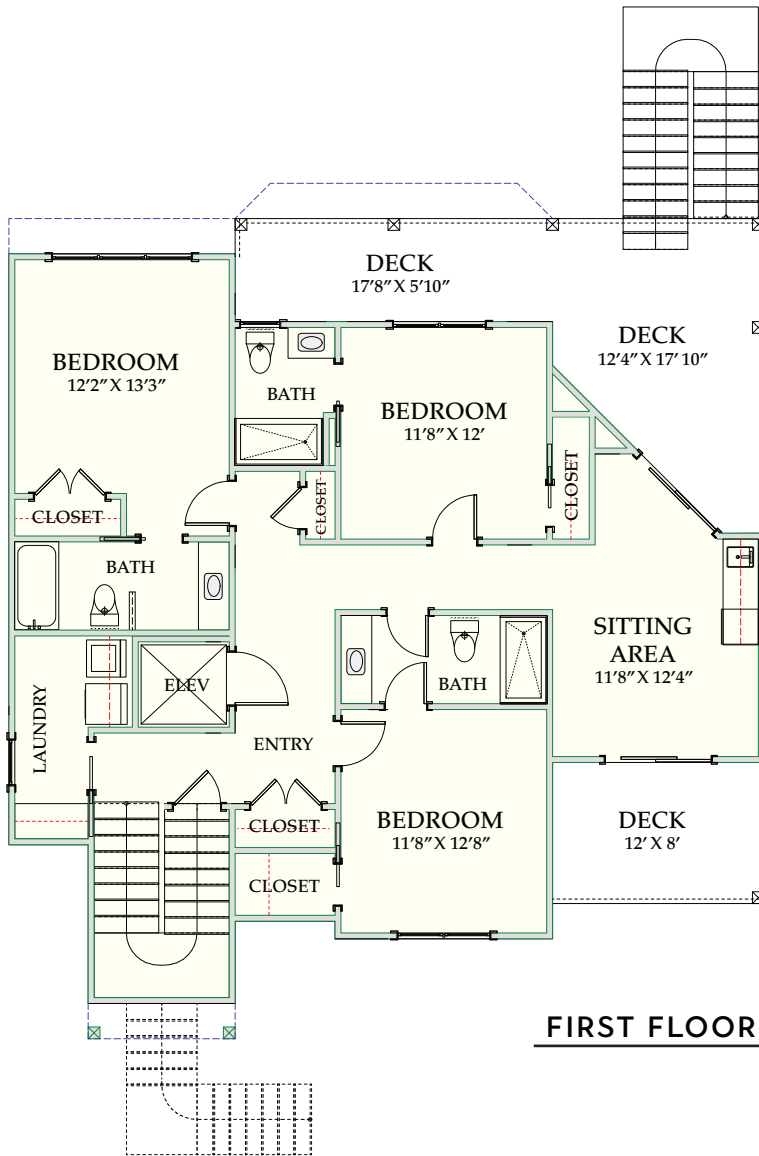

CAROLINA BLUEWATER CONSTRUCTION

BUILDING TOMORROW WITH AFFORDABLE QUALITY HOMES

910-575-7100

6934-9 BEACH DR SW, OCEAN ISLE BEACH, NC 28469

BEACH HOME 146

2,680 SQ.FT. | 4 BEDROOMS | 4-1/2 BATHS | 772 SQ.FT DECKS

WWW.CAROLINABLUEWATERCONSTRUCTION.COM

BEACH HOME 146

2,680 SQ.FT. | 4 BEDROOMS | 4-1/2 BATHS | 772 SQ.FT DECKS

42'10" X 48'6"

FIRST FLOOR

SECOND FLOOR

CAROLINA
BLUEWATER
CONSTRUCTION

910-575-7100