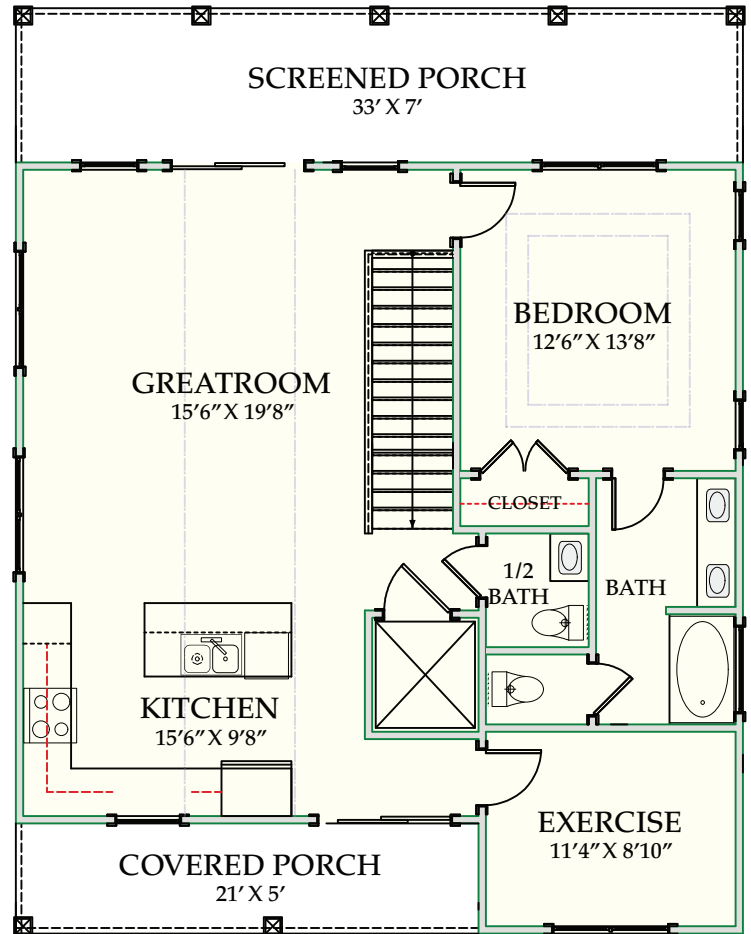

CAROLINA BLUEWATER CONSTRUCTION

BUILDING TOMORROW WITH AFFORDABLE QUALITY HOMES

910-575-7100

6934-9 BEACH DR SW, OCEAN ISLE BEACH, NC 28469

BEACH HOME 149

2,100 SQ.FT. | 4 BEDROOMS | 4-1/2 BATHS | 672 SQ.FT DECKS

WWW.CAROLINABLUEWATERCONSTRUCTION.COM

BEACH HOME 149

2,100 SQ.FT. | 4 BEDROOMS | 4-1/2 BATHS | 672 SQ.FT DECKS

33' X 42'

CAROLINA
BLUEWATER
CONSTRUCTION

910-575-7100

BUILDING TOMORROW WITH AFFORDABLE QUALITY HOMES