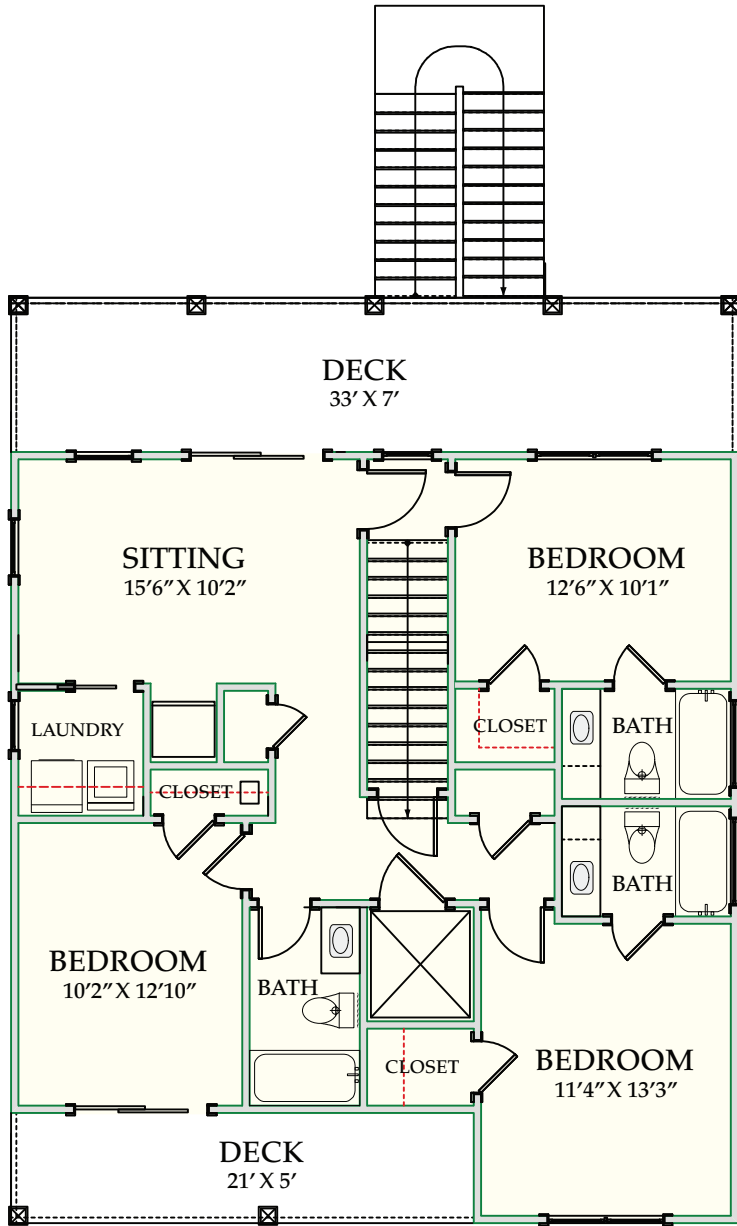

CAROLINA BLUEWATER CONSTRUCTION

BUILDING TOMORROW WITH AFFORDABLE QUALITY HOMES

910-575-7100

6934-9 BEACH DR SW, OCEAN ISLE BEACH, NC 28469

BEACH HOME 149

2,100 SQ.FT. | 4 BEDROOMS | 4-1/2 BATHS | 672 SQ.FT DECKS

WWW.CAROLINABLUEWATERCONSTRUCTION.COM

BEACH HOME 149

2,100 SQ.FT. | 4 BEDROOMS | 4-1/2 BATHS | 672 SQ.FT DECKS

33' X 42'

CAROLINA
BLUEWATER
CONSTRUCTION

910-575-7100

BUILDING TOMORROW WITH AFFORDABLE QUALITY HOMES