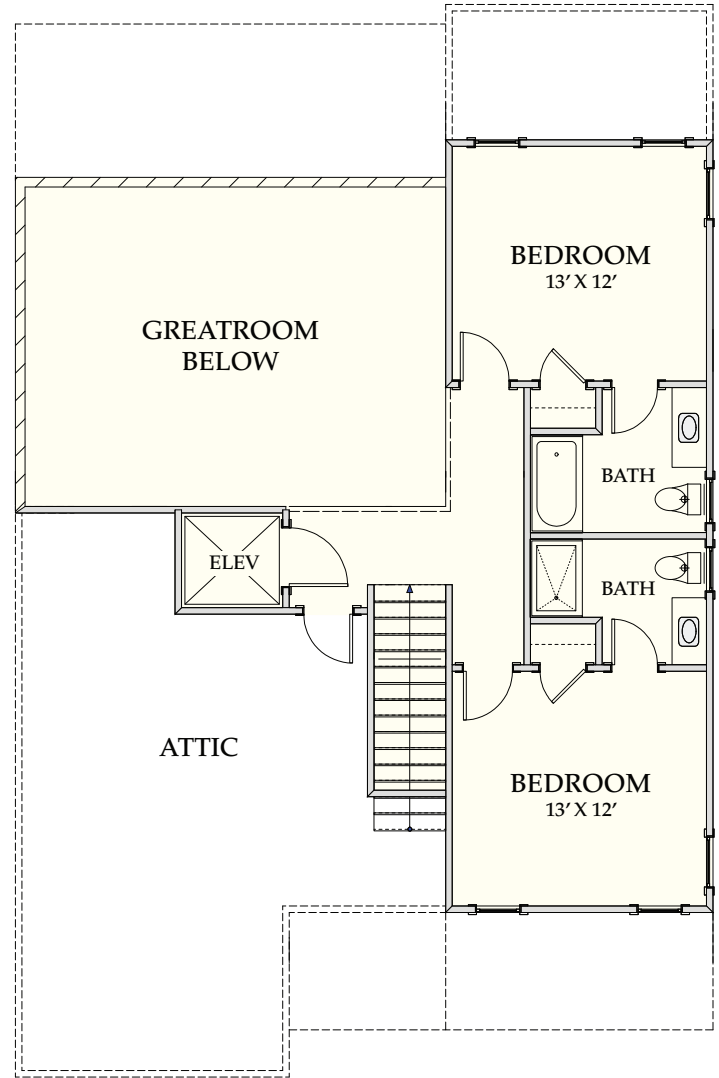

# BEACH HOME 150

**2,235 SQ.FT. | 4 BEDROOMS | 4 BATHS | 253 SQ.FT DECKS**

**WWW.CAROLINABLUEWATERCONSTRUCTION.COM**

# BEACH HOME 150

2,235 SQ.FT. | 4 BEDROOMS | 4 BATHS | 253 SQ.FT DECKS

35'8" X 55'10"

FIRST FLOOR

SECOND FLOOR

**CAROLINA**  
**BLUEWATER**  
**CONSTRUCTION**

**910-575-7100**

**BUILDING TOMORROW WITH AFFORDABLE QUALITY HOMES**