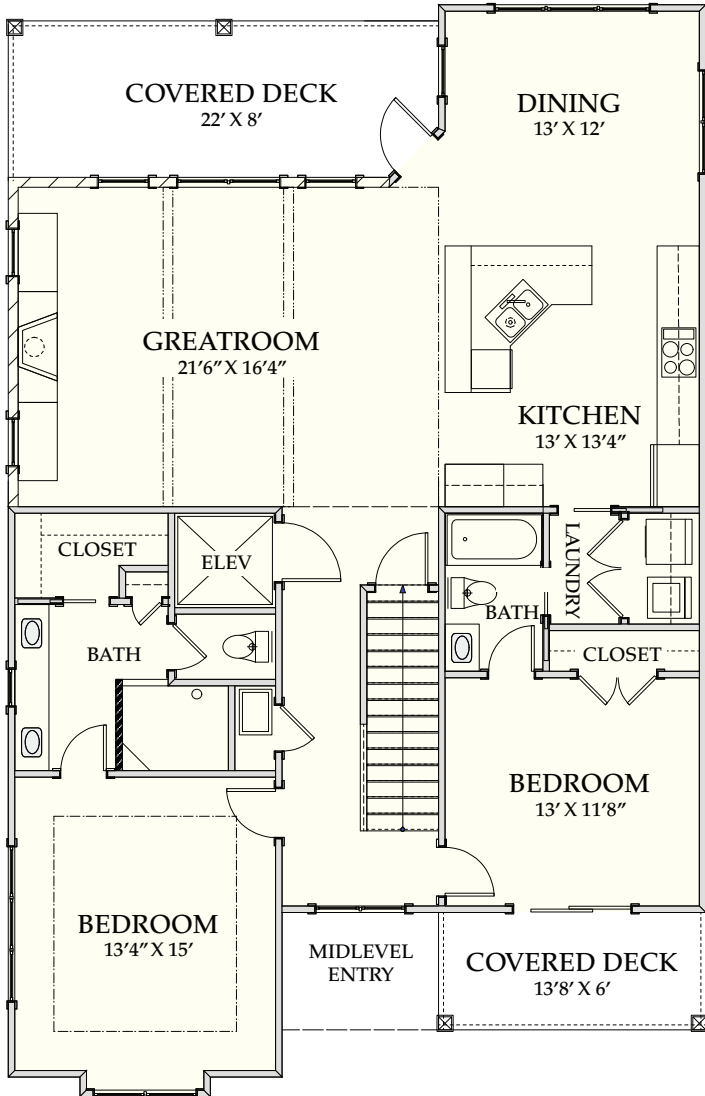

# BEACH HOME 150

**2,235 SQ.FT. | 4 BEDROOMS | 4 BATHS | 253 SQ.FT DECKS**

**WWW.CAROLINABLUEWATERCONSTRUCTION.COM**

# BEACH HOME 150

2,235 SQ.FT. | 4 BEDROOMS | 4 BATHS | 253 SQ.FT DECKS

35'8" X 55'10"

FIRST FLOOR

SECOND FLOOR

**CAROLINA**  
**BLUEWATER**  
**CONSTRUCTION**

**910-575-7100**

**BUILDING TOMORROW WITH AFFORDABLE QUALITY HOMES**