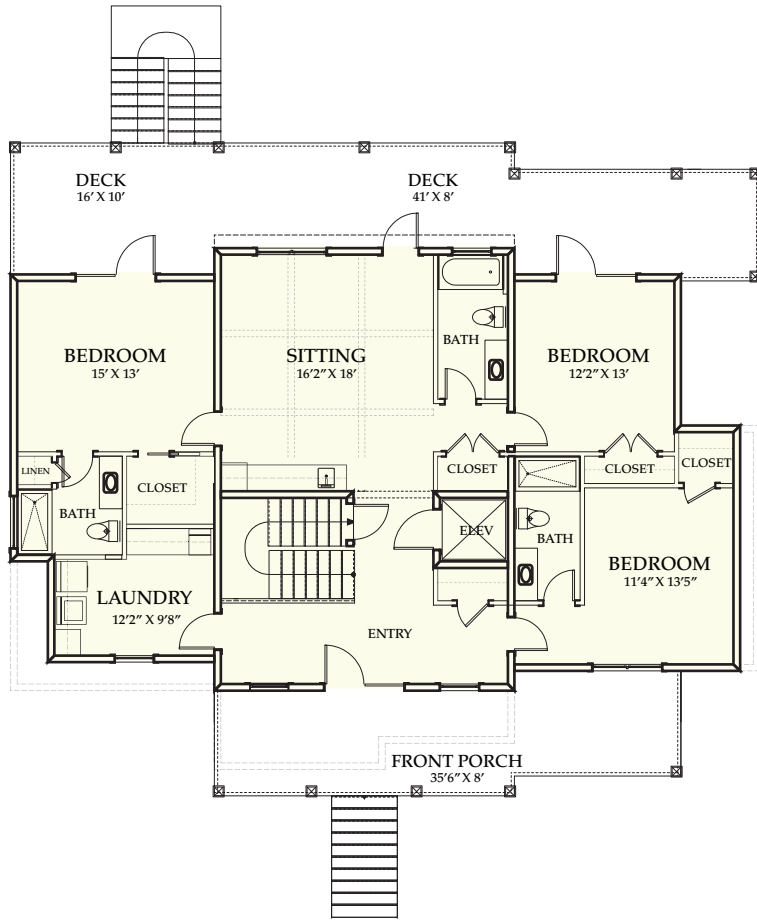

CAROLINA BLUEWATER CONSTRUCTION

BUILDING TOMORROW WITH AFFORDABLE QUALITY HOMES

910-575-7100

6934-9 BEACH DR SW, OCEAN ISLE BEACH, NC 28469

BEACH HOME 151

3,568 SQ.FT. | 4 BEDROOMS | 5 BATHS | 1,408 SQ.FT DECKS

WWW.CAROLINABLUEWATERCONSTRUCTION.COM

BEACH HOME 151

3,568 SQ.FT. | 4 BEDROOMS | 5 BATHS | 1,408 SQ.FT DECKS

57' X 49'8"

FIRST FLOOR

SECOND FLOOR

CAROLINA
BLUEWATER
CONSTRUCTION

910-575-7100