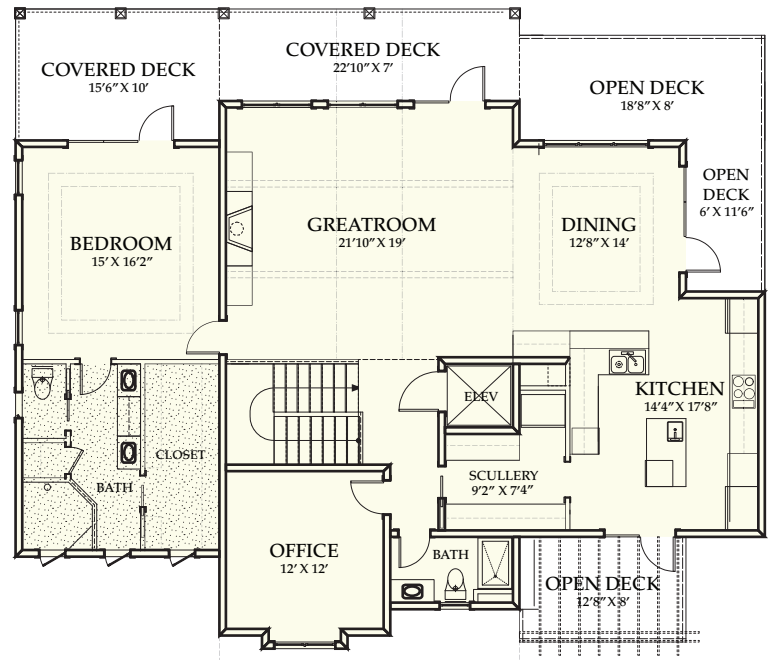

CAROLINA BLUEWATER CONSTRUCTION

BUILDING TOMORROW WITH AFFORDABLE QUALITY HOMES

910-575-7100

6934-9 BEACH DR SW, OCEAN ISLE BEACH, NC 28469

BEACH HOME 151

3,568 SQ.FT. | 4 BEDROOMS | 5 BATHS | 1,408 SQ.FT DECKS

WWW.CAROLINABLUEWATERCONSTRUCTION.COM

BEACH HOME 151

3,568 SQ.FT. | 4 BEDROOMS | 5 BATHS | 1,408 SQ.FT DECKS

57' X 49'8"

FIRST FLOOR

SECOND FLOOR

CAROLINA
BLUEWATER
CONSTRUCTION

910-575-7100