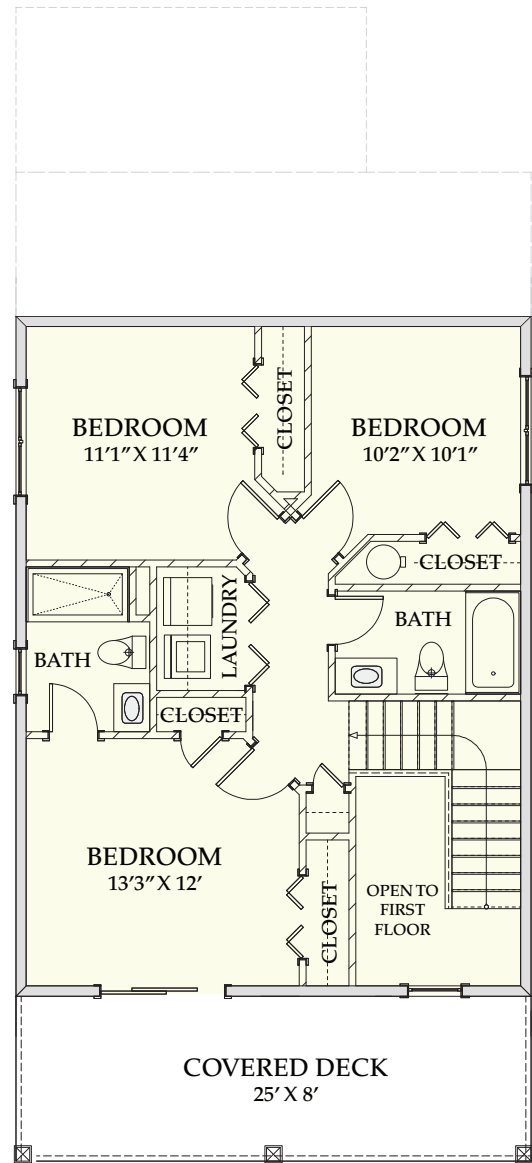

## BEACH HOME 152

1,825 Sq.Ft. | 4 BEDROOMS | 3 BATHS | 528 Sq.Ft DECKS

[www.CarolinaBluewaterConstruction.com](http://www.CarolinaBluewaterConstruction.com)

# BEACH HOME 152

1,825 Sq.Ft. | 4 BEDROOMS | 3 BATHS | 528 Sq.Ft DECKS  
DIMENSIONS: 25' x 56'

FIRST FLOOR

SECOND FLOOR

Building Tomorrow with Affordable Quality Homes

910-575-7100

6934-9 Beach Dr SW, Ocean Isle Beach, NC 28469