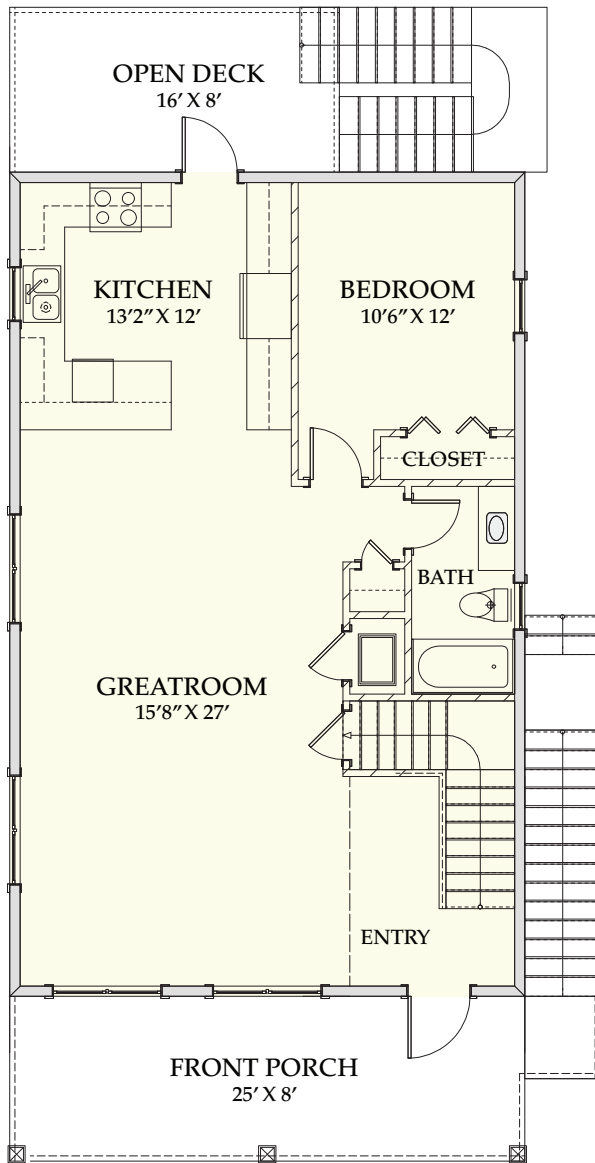

## BEACH HOME 152

1,825 Sq.Ft. | 4 BEDROOMS | 3 BATHS | 528 Sq.Ft DECKS

[www.CarolinaBluewaterConstruction.com](http://www.CarolinaBluewaterConstruction.com)

# BEACH HOME 152

1,825 Sq.Ft. | 4 BEDROOMS | 3 BATHS | 528 Sq.Ft DECKS  
DIMENSIONS: 25' x 56'

FIRST FLOOR

SECOND FLOOR

Building Tomorrow with Affordable Quality Homes

910-575-7100

6934-9 Beach Dr SW, Ocean Isle Beach, NC 28469