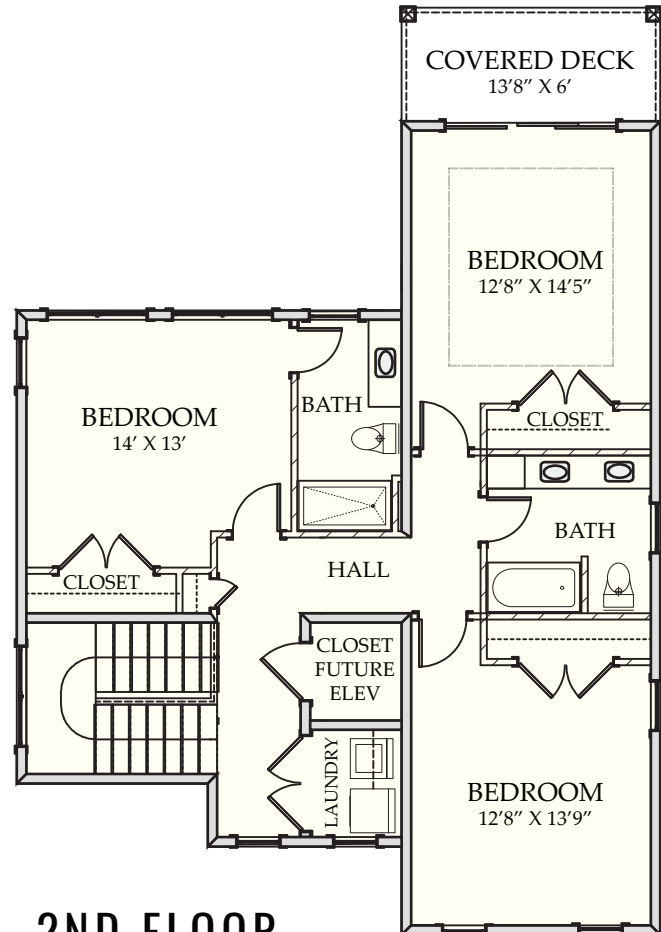

## BEACH HOME 155

2,521 Sq.Ft. | 5 BEDROOMS | 4 BATHS | 459 Sq.Ft DECKS

[www.CarolinaBluewaterConstruction.com](http://www.CarolinaBluewaterConstruction.com)

# BEACH HOME 155

2,521 Sq.Ft. | 5 BEDROOMS | 4 BATHS | 549 Sq.Ft DECKS

DIMENSIONS: 34' X 62'6"

1ST FLOOR

2ND FLOOR

Building Tomorrow with Affordable Quality Homes

910-575-7100

6934-9 Beach Dr SW, Ocean Isle Beach, NC 28469