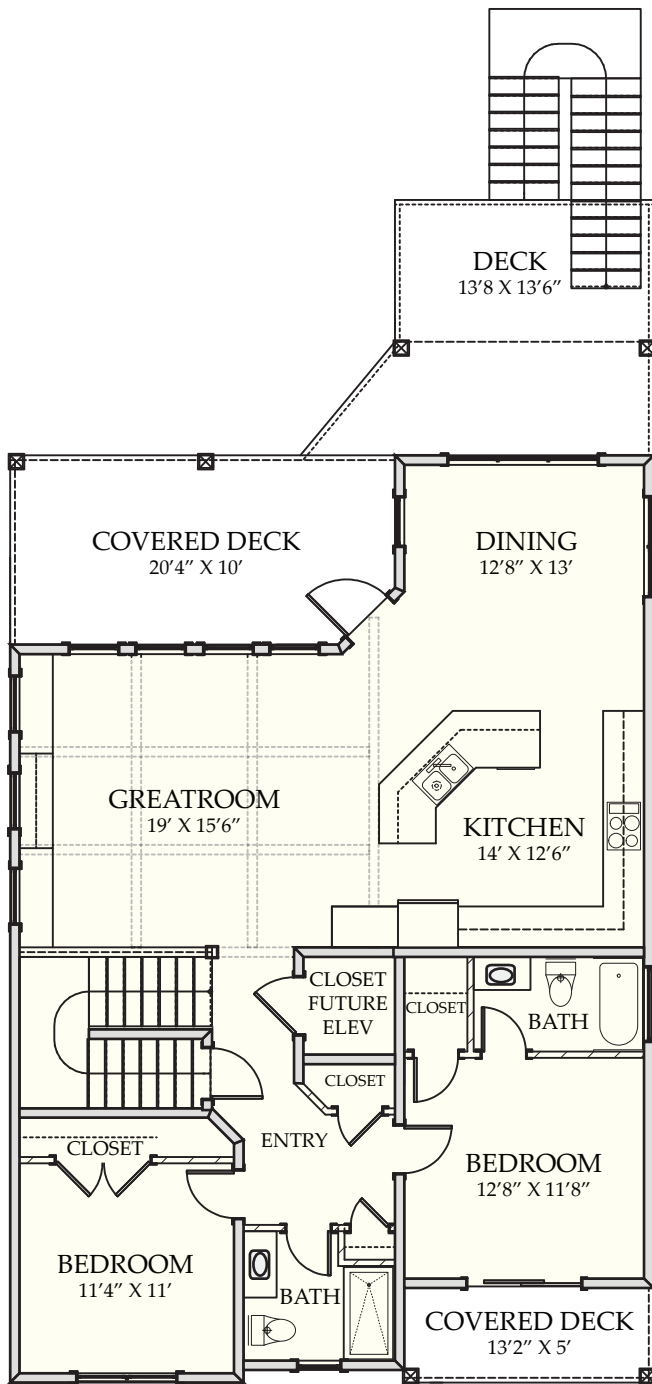

## BEACH HOME 155

2,521 Sq.Ft. | 5 BEDROOMS | 4 BATHS | 459 Sq.Ft DECKS

[www.CarolinaBluewaterConstruction.com](http://www.CarolinaBluewaterConstruction.com)

# BEACH HOME 155

2,521 Sq.Ft. | 5 BEDROOMS | 4 BATHS | 549 Sq.Ft DECKS

DIMENSIONS: 34' X 62'6"

1ST FLOOR

2ND FLOOR

Building Tomorrow with Affordable Quality Homes

910-575-7100

6934-9 Beach Dr SW, Ocean Isle Beach, NC 28469