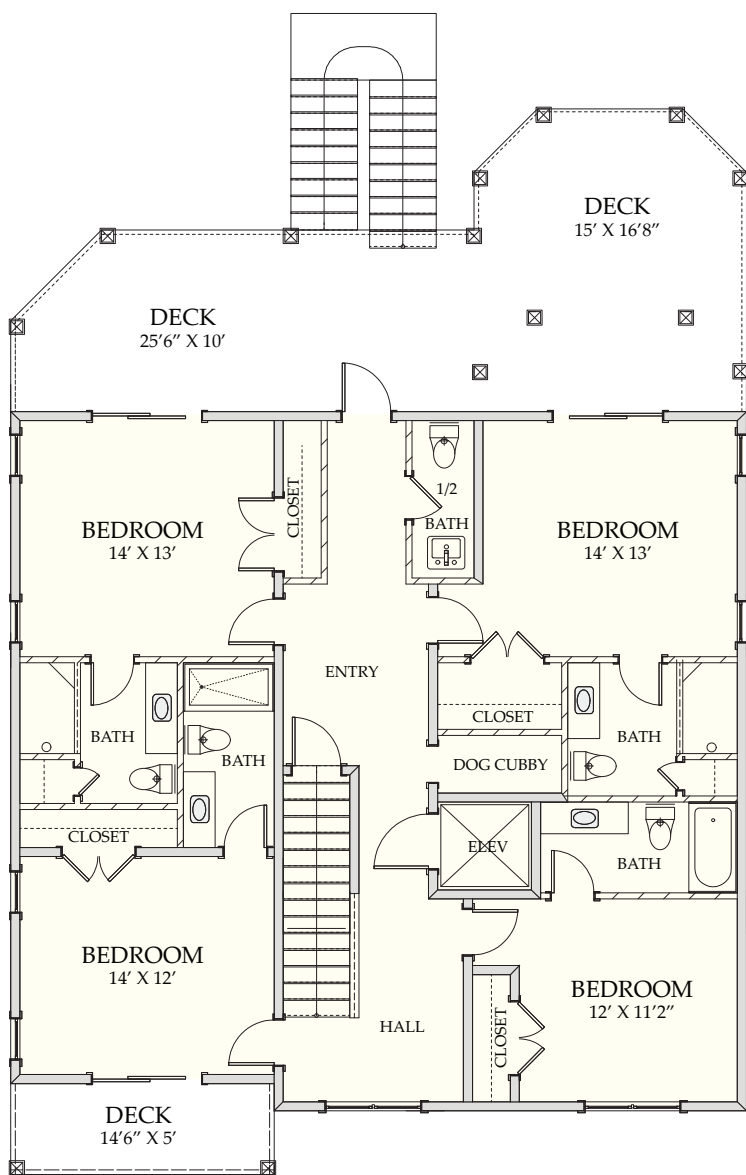

# BEACH HOME 156

**3,073 SQ.FT. | 5 BEDROOMS | 5 & 2 1/2 BATHS | 1,131 SQ.FT DECKS**

**WWW.CAROLINABLUEWATERCONSTRUCTION.COM**

# BEACH HOME 156

3,073 SQ.FT. | 5 BEDROOMS | 5 & 2 1/2 BATHS | 1,131 SQ.FT DECKS

40'6" X 58'8"

1<sup>ST</sup> FLOOR

2<sup>ND</sup> FLOOR

**CAROLINA**  
**BLUEWATER**  
**CONSTRUCTION**

**910-575-7100**

**BUILDING TOMORROW WITH AFFORDABLE QUALITY HOMES**