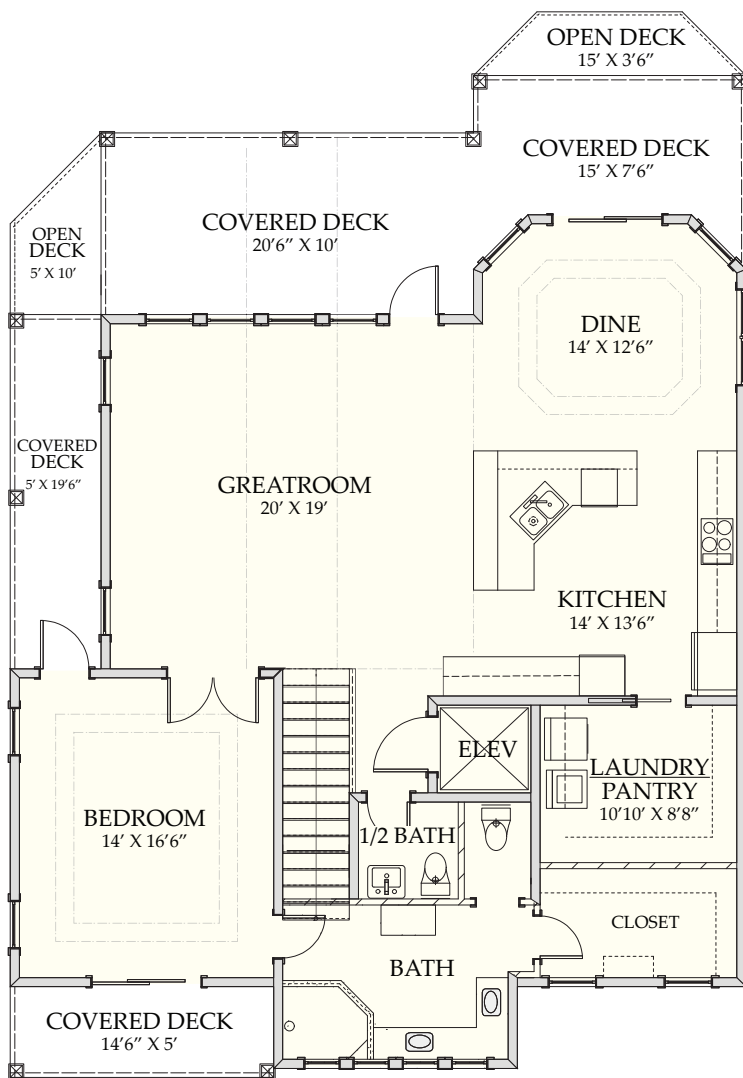

# BEACH HOME 156

**3,073 SQ.FT. | 5 BEDROOMS | 5 & 2 1/2 BATHS | 1,131 SQ.FT DECKS**

**WWW.CAROLINABLUEWATERCONSTRUCTION.COM**

# BEACH HOME 156

3,073 SQ.FT. | 5 BEDROOMS | 5 & 2 1/2 BATHS | 1,131 SQ.FT DECKS

40'6" X 58'8"

1<sup>ST</sup> FLOOR

2<sup>ND</sup> FLOOR

**CAROLINA**  
**BLUEWATER**  
**CONSTRUCTION**

**910-575-7100**

**BUILDING TOMORROW WITH AFFORDABLE QUALITY HOMES**