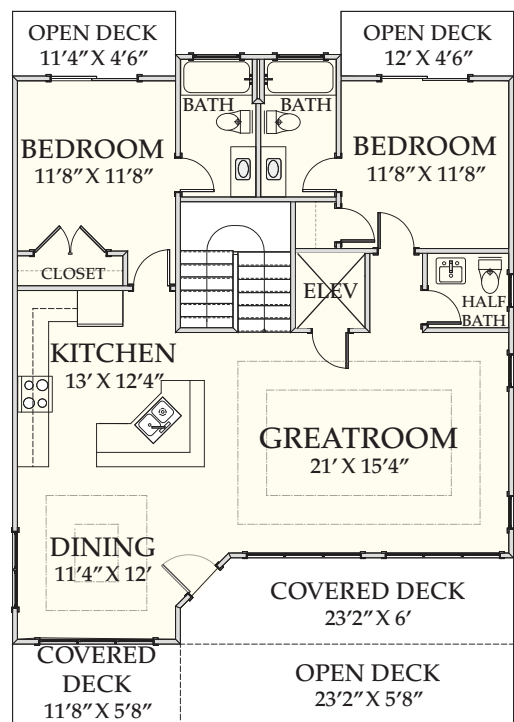

CAROLINA BLUEWATER CONSTRUCTION

Building Tomorrow with Affordable Quality Homes

910-575-7100

6934-9 Beach Dr SW, Ocean Isle Beach, NC 28469

BEACH HOME 114

34'10" X 49'8"

2,497 SQ.FT. | 5 BEDROOMS | 5-1/2 BATHS | 928 SQ.FT DECKS