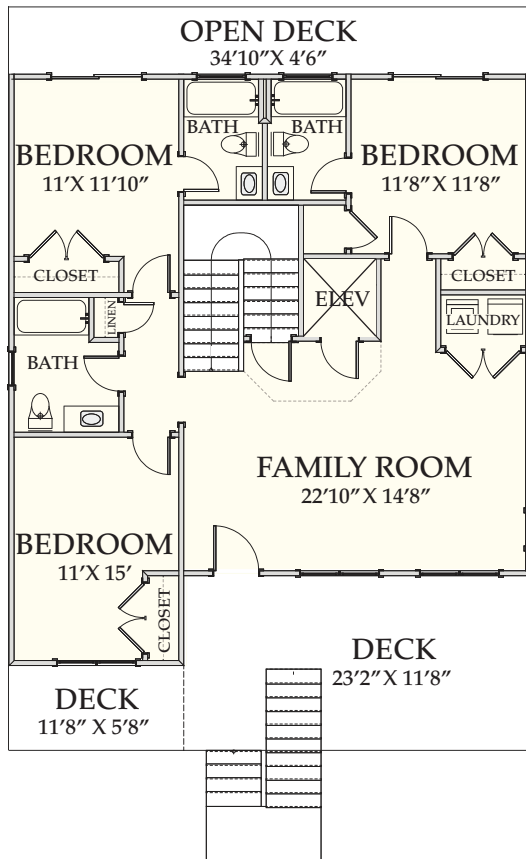

CAROLINA BLUEWATER CONSTRUCTION

Building Tomorrow with Affordable Quality Homes

910-575-7100

6934-9 Beach Dr SW, Ocean Isle Beach, NC 28469

BEACH HOME 114

34'10" X 49'8"

2,497 SQ.FT. | 5 BEDROOMS | 5-1/2 BATHS | 928 SQ.FT DECKS