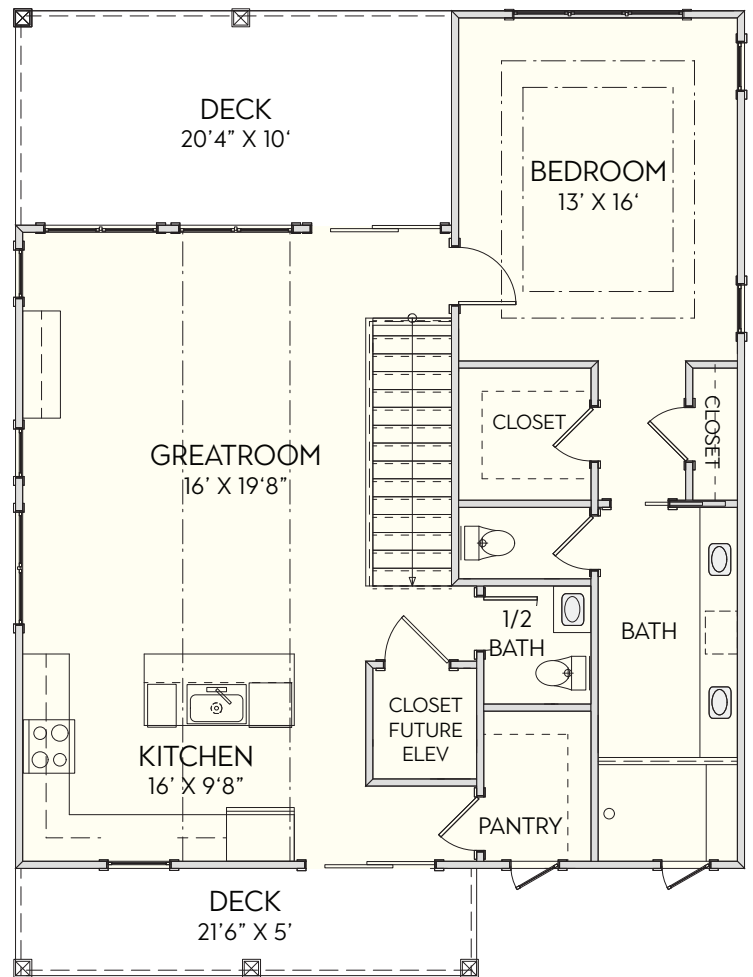

## BEACH HOME 159

2,477 Sq.Ft. | 4 BEDROOMS | 4-1/2 BATHS | 620 Sq.Ft DECKS

[www.CarolinaBluewaterConstruction.com](http://www.CarolinaBluewaterConstruction.com)

# BEACH HOME 159

2,477 Sq.Ft. | 4 BEDROOMS | 4-1/2 BATHS | 620 Sq.Ft DECKS  
DIMENSIONS: 34' x 45'

First Floor

Second Floor

Building Tomorrow with Affordable Quality Homes

910-575-7100

6934-9 Beach Dr SW, Ocean Isle Beach, NC 28469