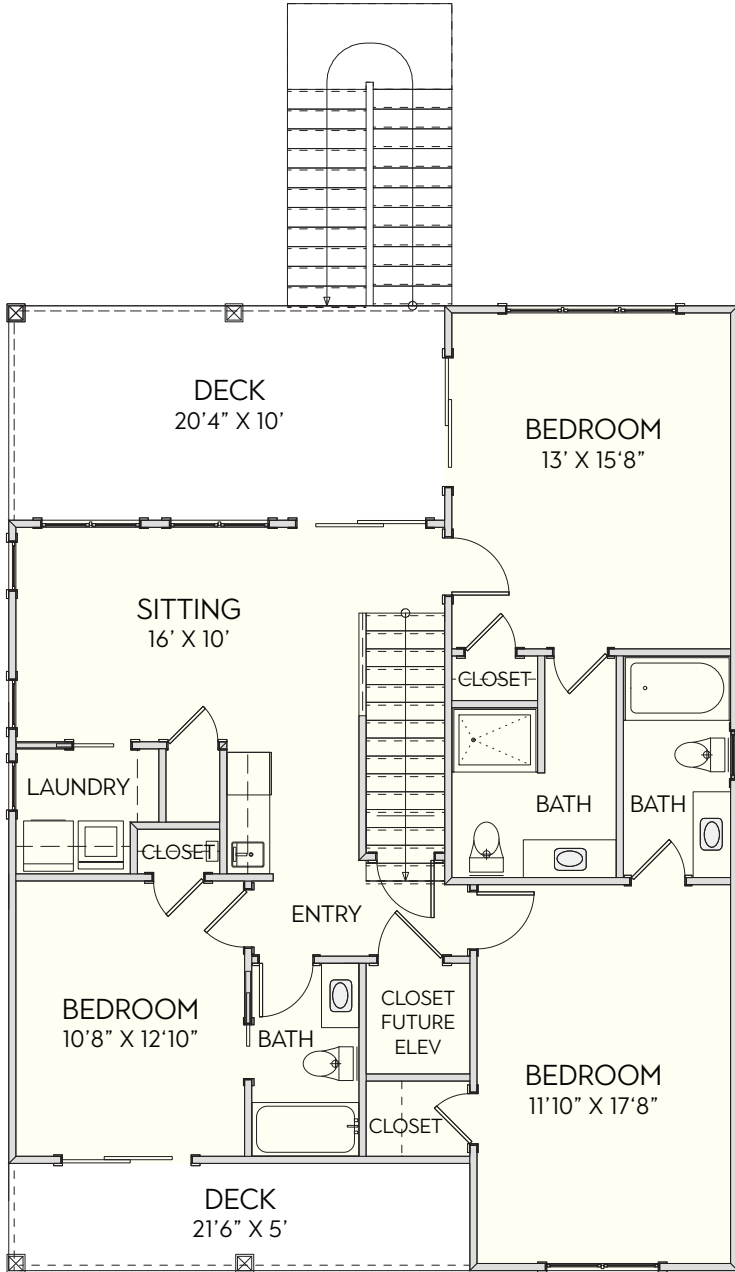

## BEACH HOME 159

2,477 Sq.Ft. | 4 BEDROOMS | 4-1/2 BATHS | 620 Sq.Ft DECKS

[www.CarolinaBluewaterConstruction.com](http://www.CarolinaBluewaterConstruction.com)

# BEACH HOME 159

2,477 Sq.Ft. | 4 BEDROOMS | 4-1/2 BATHS | 620 Sq.Ft DECKS  
DIMENSIONS: 34' x 45'

First Floor

Second Floor

Building Tomorrow with Affordable Quality Homes

910-575-7100

6934-9 Beach Dr SW, Ocean Isle Beach, NC 28469