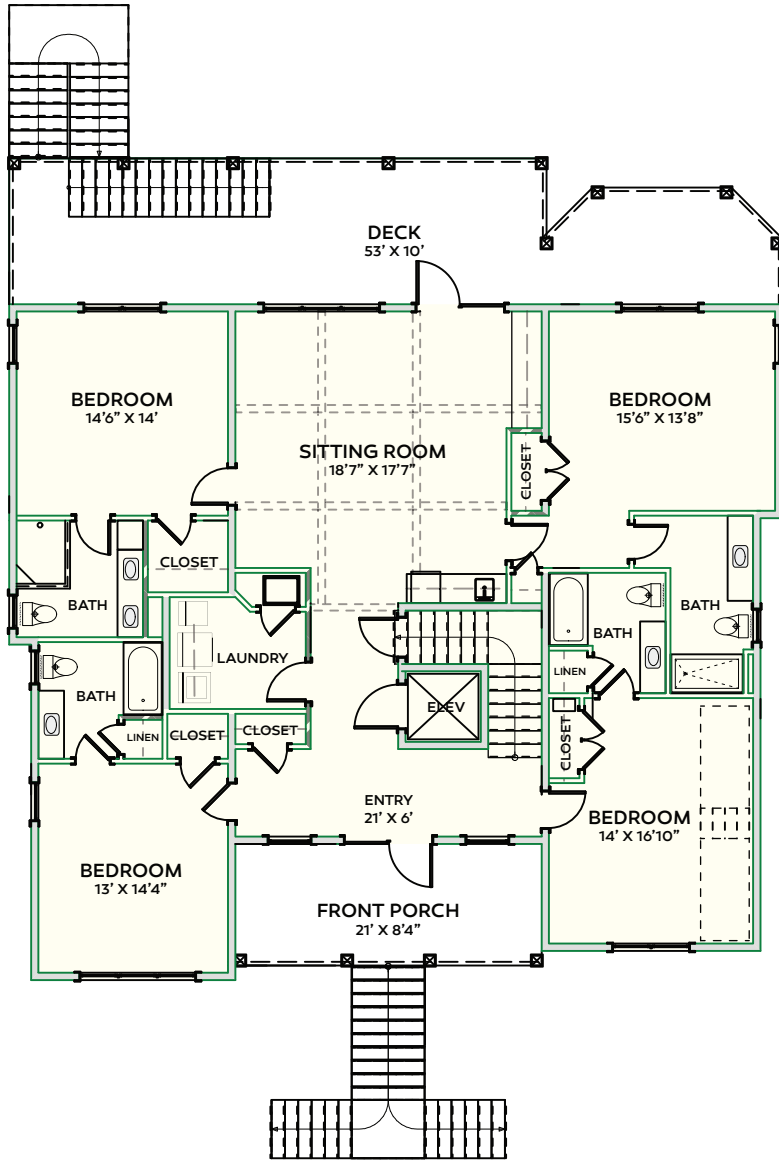

CAROLINA BLUEWATER CONSTRUCTION

Building Tomorrow with Affordable Quality Homes

910-575-7100

6934-9 Beach Dr SW, Ocean Isle Beach, NC 28469

BEACH HOME 160

4,331 Sq.Ft. | 6 BEDROOMS | 6-1/2 BATHS | 1,024 Sq.Ft DECKS
1 OFFICE

www.CarolinaBluewaterConstruction.com

BEACH HOME 160

4,331 Sq.Ft. | 6 BEDROOMS | 6-1/2 BATHS | 1,024 Sq.Ft DECKS

1 OFFICE

DIMENSIONS: 53' x 58'4"

First Floor

Second Floor

Building Tomorrow with Affordable Quality Homes