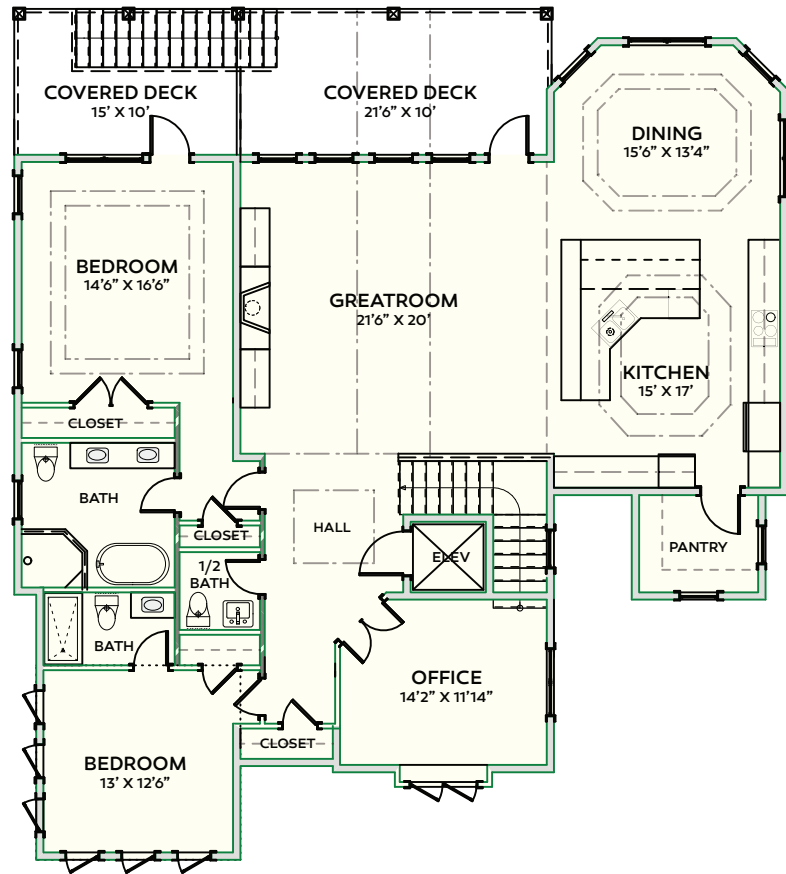

CAROLINA BLUEWATER CONSTRUCTION

Building Tomorrow with Affordable Quality Homes

910-575-7100

6934-9 Beach Dr SW, Ocean Isle Beach, NC 28469

BEACH HOME 160

4,331 Sq.Ft. | 6 BEDROOMS | 6-1/2 BATHS | 1,024 Sq.Ft DECKS
1 OFFICE

www.CarolinaBluewaterConstruction.com

BEACH HOME 160

4,331 Sq.Ft. | 6 BEDROOMS | 6-1/2 BATHS | 1,024 Sq.Ft DECKS

1 OFFICE

DIMENSIONS: 53' x 58'4"

First Floor

Second Floor

Building Tomorrow with Affordable Quality Homes