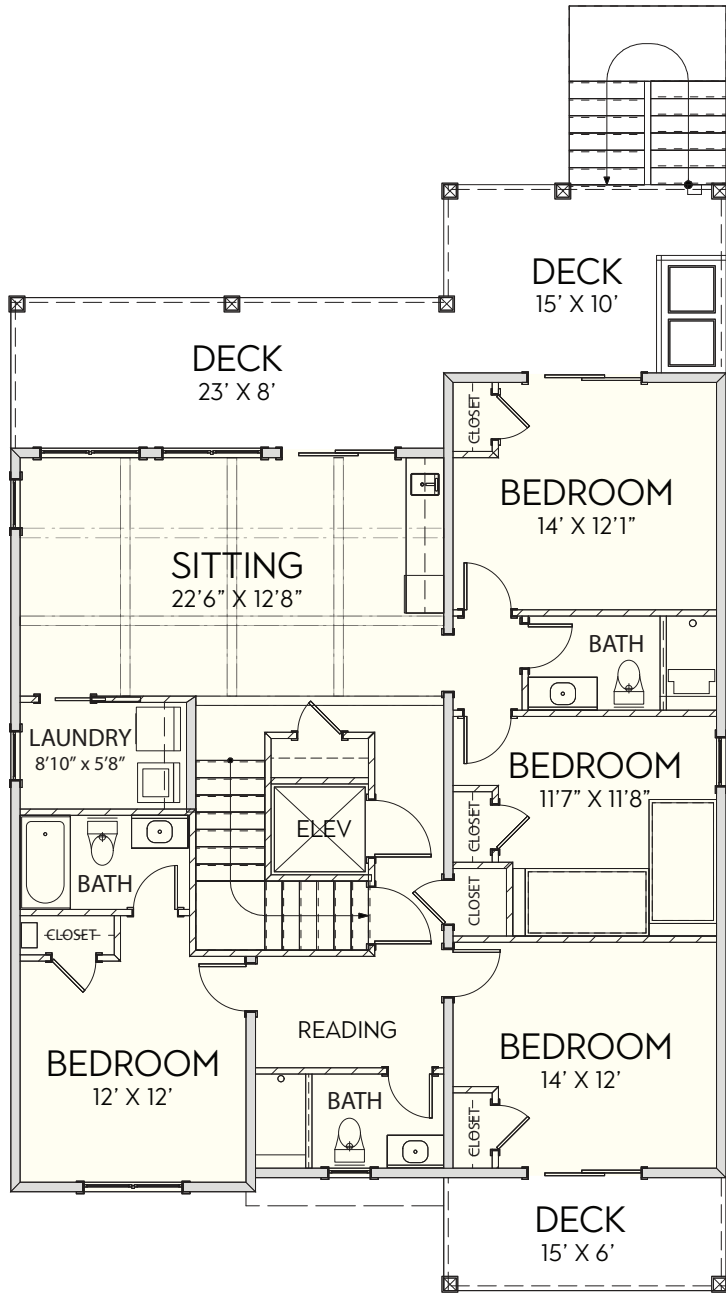

## BEACH HOME 161

3,047 Sq.Ft. | 5 BEDROOMS | 4-1/2 BATHS | 852 Sq.Ft DECKS | 1 OFFICE

[www.CarolinaBluewaterConstruction.com](http://www.CarolinaBluewaterConstruction.com)

# BEACH HOME 161

**3,047 Sq.Ft. | 5 BEDROOMS | 4-1/2 BATHS | 852 Sq.Ft DECKS | 1 OFFICE**  
**DIMENSIONS: 38' x 58'9"**

FIRST FLOOR

SECOND FLOOR

**Building Tomorrow with Affordable Quality Homes**

**910-575-7100**