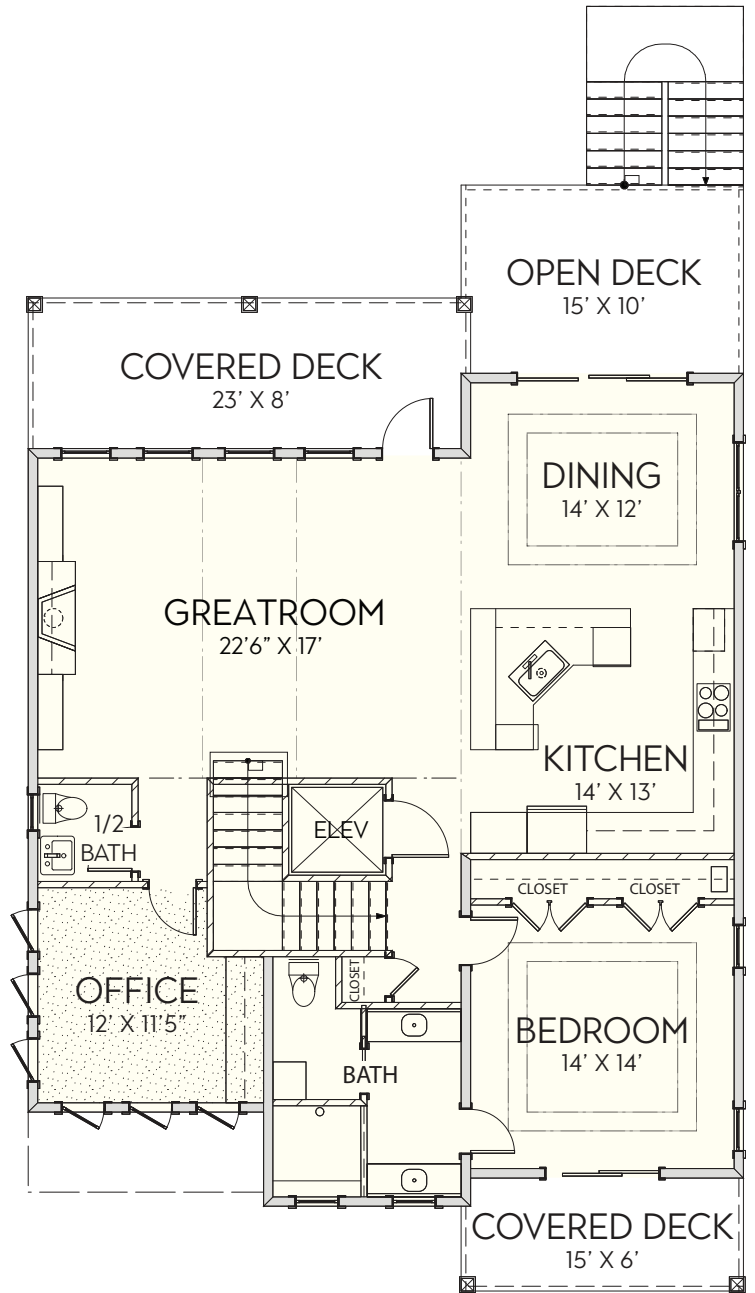

## BEACH HOME 161

3,047 Sq.Ft. | 5 BEDROOMS | 4-1/2 BATHS | 852 Sq.Ft DECKS | 1 OFFICE

[www.CarolinaBluewaterConstruction.com](http://www.CarolinaBluewaterConstruction.com)

# BEACH HOME 161

**3,047 Sq.Ft. | 5 BEDROOMS | 4-1/2 BATHS | 852 Sq.Ft DECKS | 1 OFFICE**  
**DIMENSIONS: 38' x 58'9"**

FIRST FLOOR

SECOND FLOOR

**Building Tomorrow with Affordable Quality Homes**

**910-575-7100**