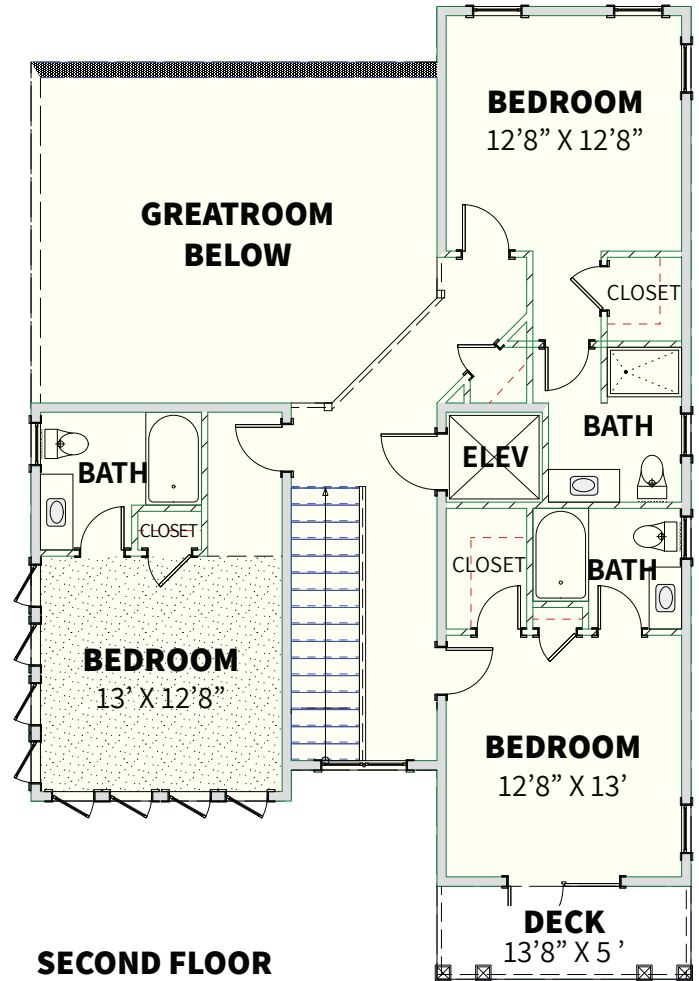

CAROLINA BLUEWATER CONSTRUCTION

Building Tomorrow with Affordable Quality Homes

910-575-7100

6934-9 Beach Dr SW, Ocean Isle Beach, NC 28469

BEACH HOME 162

2,875 Sq.Ft. | 5 BEDROOMS | 5 BATHS | 604 Sq.Ft DECKS

www.CarolinaBluewaterConstruction.com

BEACH HOME 162

2,875 Sq.Ft. | 5 BEDROOMS | 5 BATHS | 604 Sq.Ft DECKS

DIMENSIONS: 35'6" x 68'10"

Building Tomorrow with Affordable Quality Homes

910-575-7100

6934-9 Beach Dr SW, Ocean Isle Beach, NC 28469