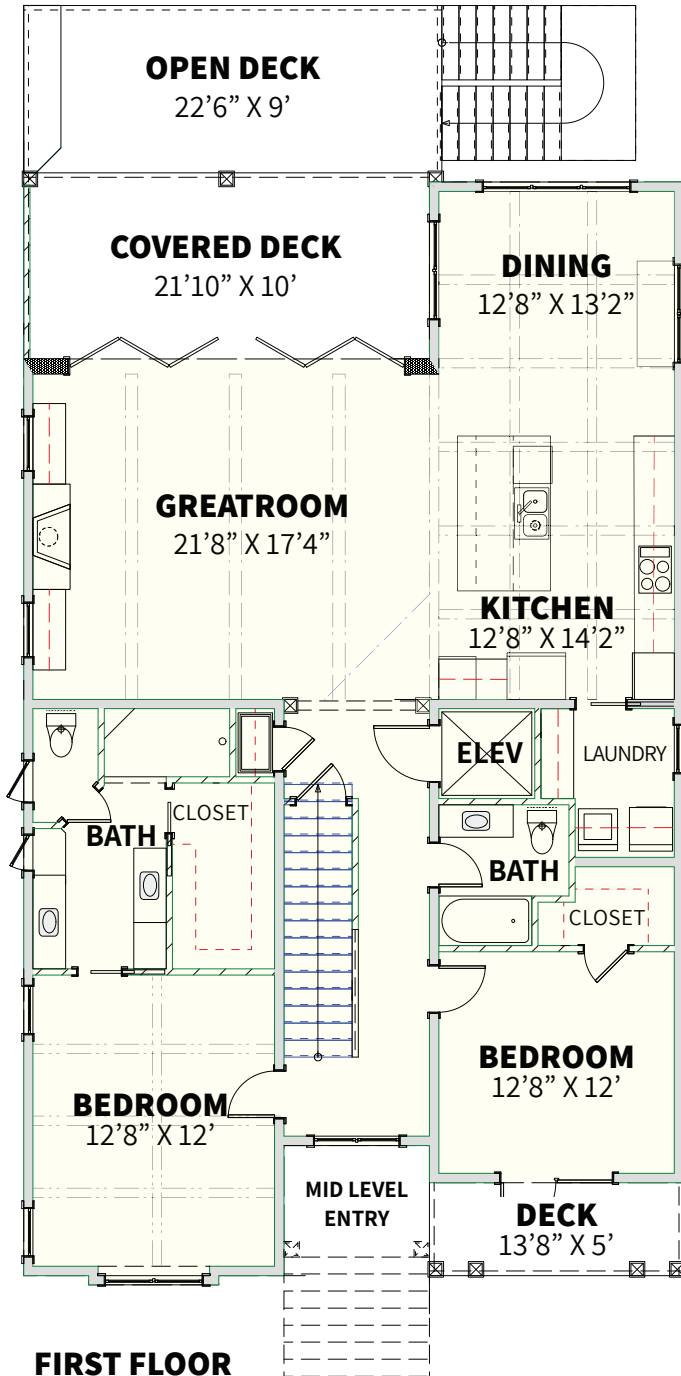

CAROLINA BLUEWATER CONSTRUCTION

Building Tomorrow with Affordable Quality Homes

910-575-7100

6934-9 Beach Dr SW, Ocean Isle Beach, NC 28469

BEACH HOME 162

2,875 Sq.Ft. | 5 BEDROOMS | 5 BATHS | 604 Sq.Ft DECKS

www.CarolinaBluewaterConstruction.com

BEACH HOME 162

2,875 Sq.Ft. | 5 BEDROOMS | 5 BATHS | 604 Sq.Ft DECKS

DIMENSIONS: 35'6" x 68'10"

Building Tomorrow with Affordable Quality Homes

910-575-7100

6934-9 Beach Dr SW, Ocean Isle Beach, NC 28469