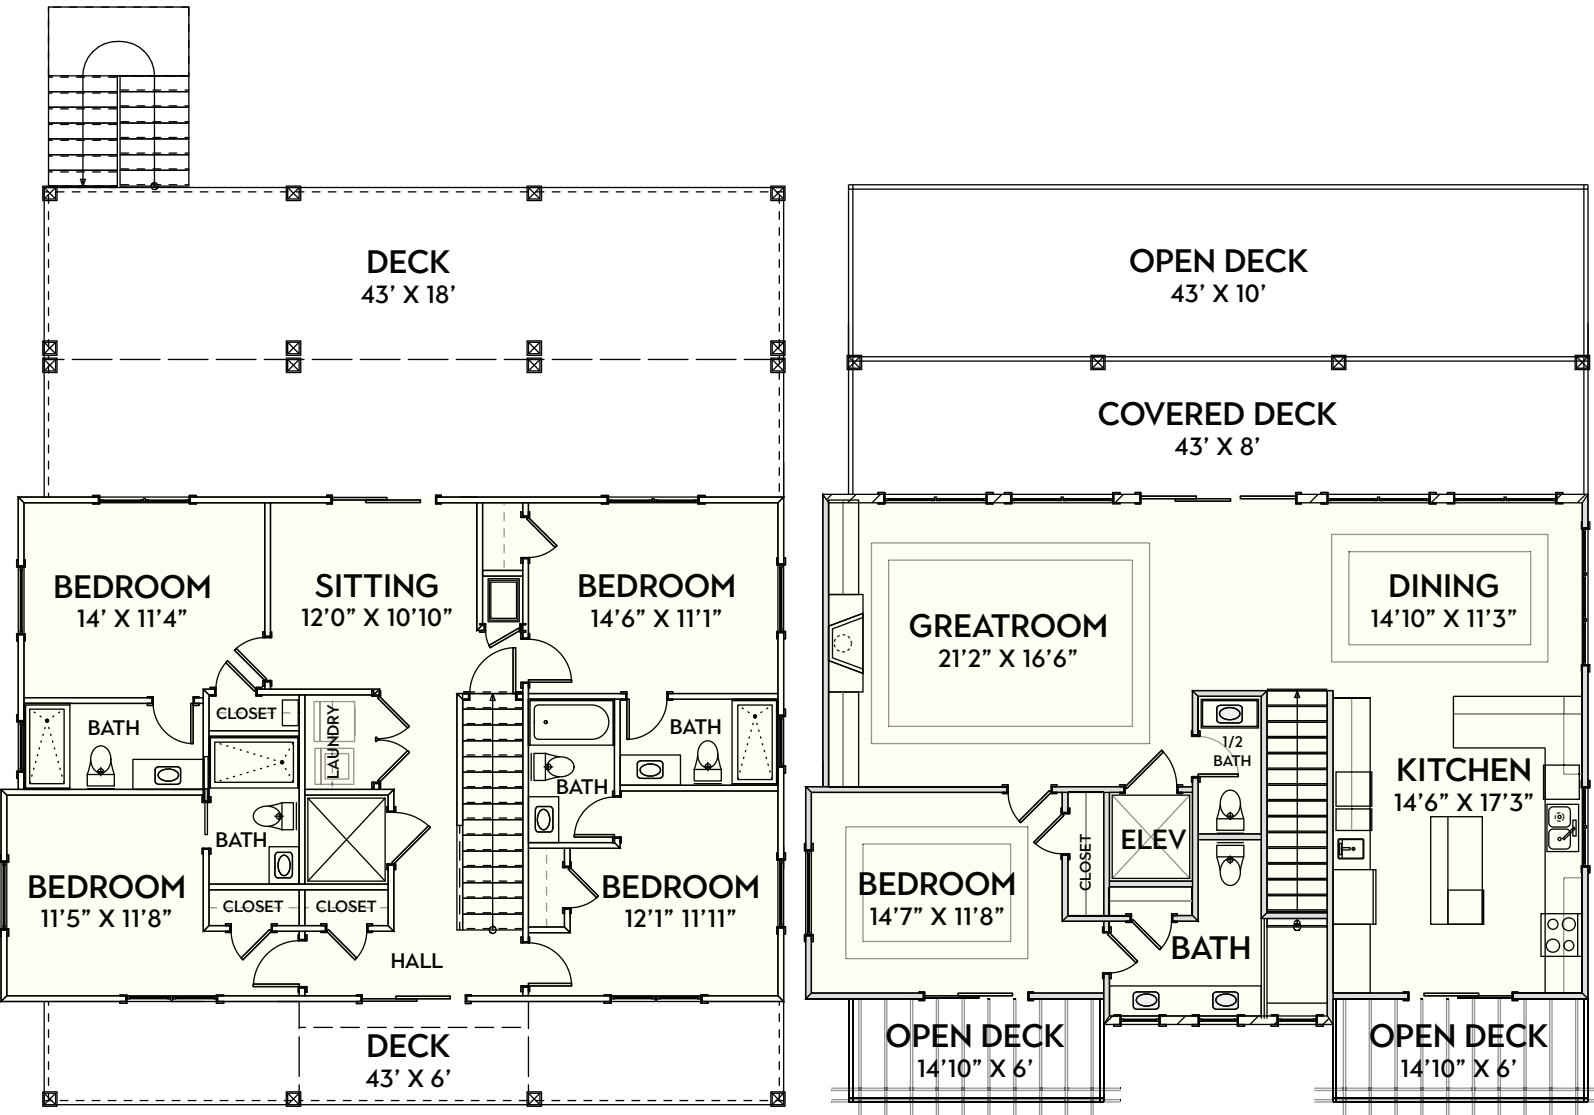

## **BEACH HOME 165**

**2,655 SQ.FT. | 5 BEDROOMS | 5-1/2 BATHS | 1,984 SQ.FT DECKS**

**[WWW.CAROLINABLUEWATERCONSTRUCTION.COM](http://WWW.CAROLINABLUEWATERCONSTRUCTION.COM)**

# BEACH HOME 165

2,655 SQ.FT. | 5 BEDROOMS | 5-1/2 BATHS | 1,984 SQ.FT DECKS

DIMENSIONS: 45'6" X 53'4"

BUILDING TOMORROW WITH AFFORDABLE QUALITY HOMES

910-575-7100

6934-9 BEACH DR SW, OCEANISLE BEACH, NC 28469