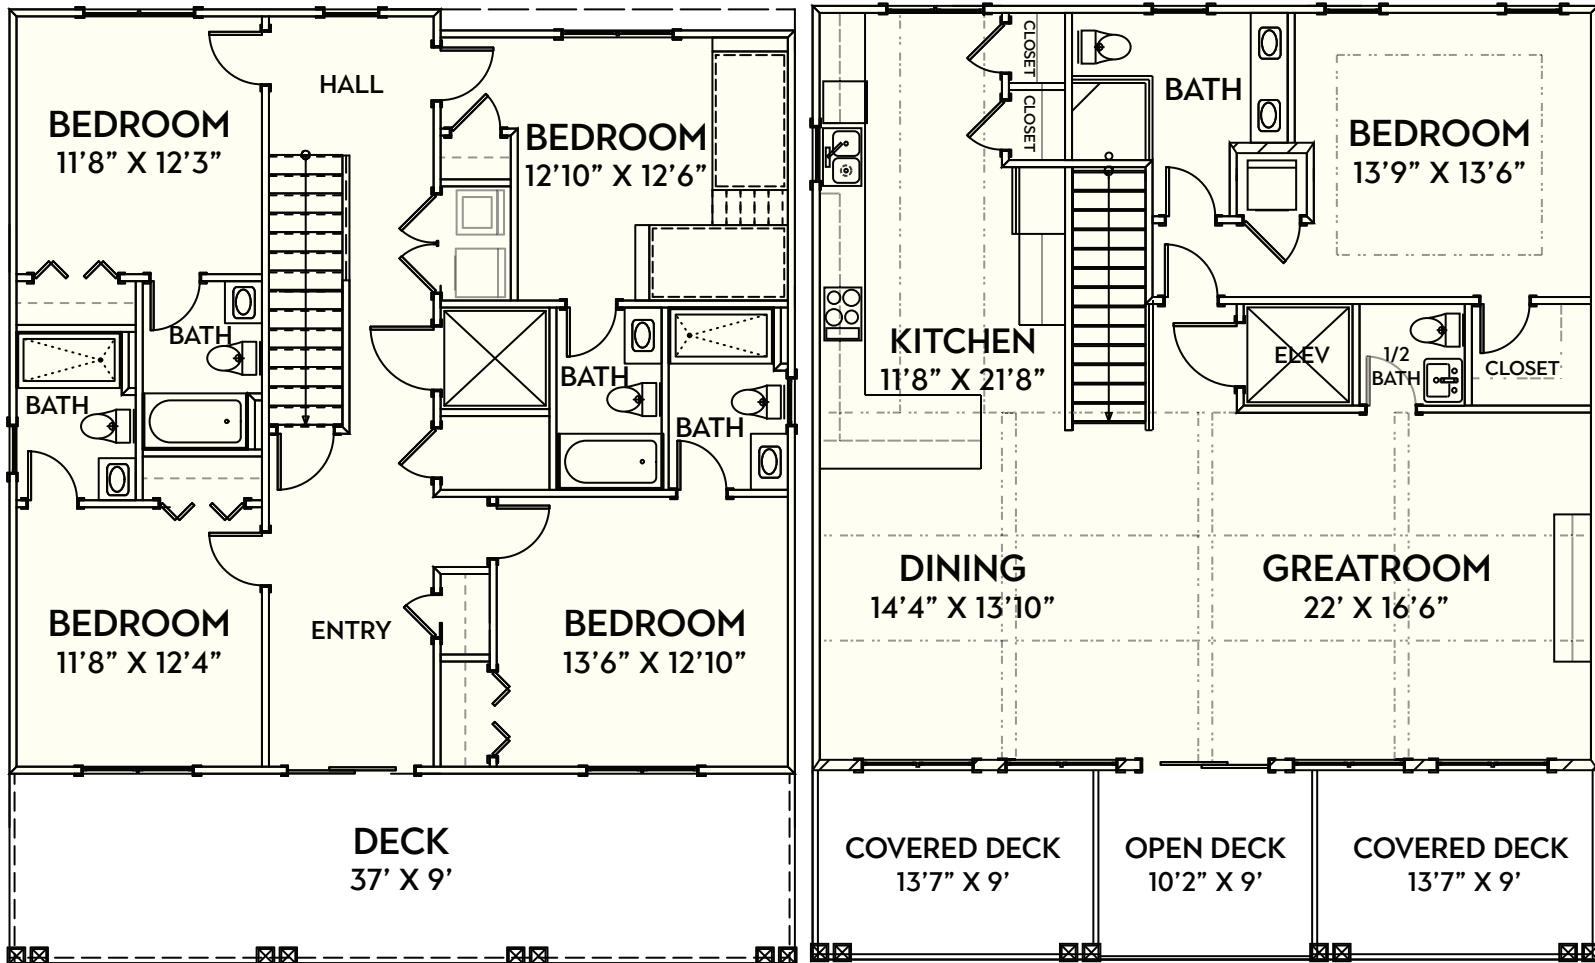

CAROLINA
BLUEWATER
CONSTRUCTION

BUILDING TOMORROW WITH AFFORDABLE QUALITY HOMES

910-575-7100

6934-9 BEACH DR SW, OCEAN ISLE BEACH, NC

BEACH HOME 166

2,696 SQ.FT. | 5 BEDROOMS | 5-1/2 BATHS | 673 SQ.FT DECKS

WWW.CAROLINABLUEWATERCONSTRUCTION.COM

BEACH HOME 166

2,696 SQ.FT. | 5 BEDROOMS | 5-1/2 BATHS | 673 SQ.FT DECKS

DIMENSIONS: 37'4" X 45'4"

BUILDING TOMORROW WITH AFFORDABLE QUALITY HOMES

910-575-7100

6934-9 BEACH DR SW, OCEANISLE BEACH, NC 28469