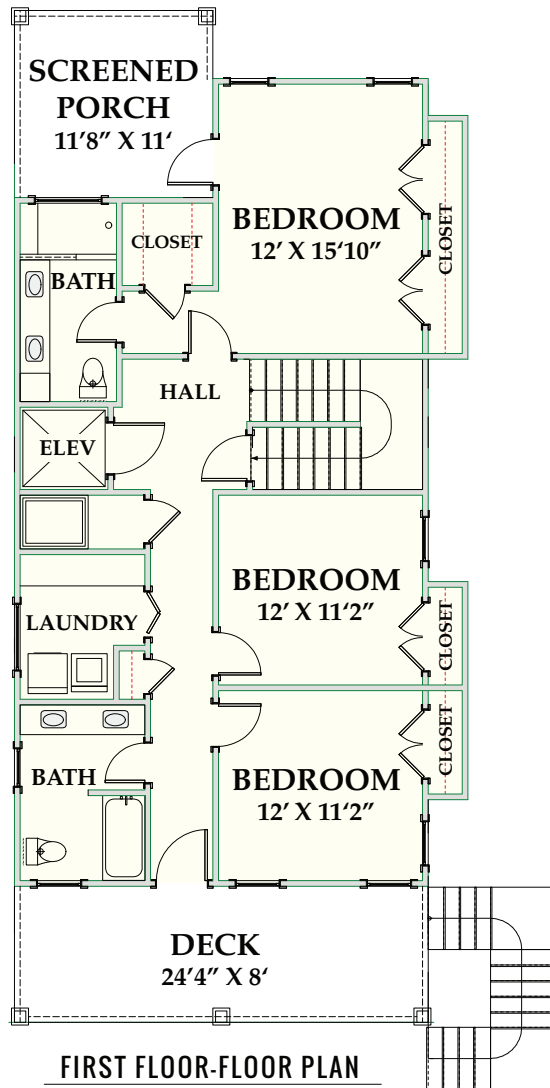

CAROLINA BLUEWATER CONSTRUCTION

Building Tomorrow with Affordable Quality Homes

910-575-7100

6934-9 Beach Dr SW, Ocean Isle Beach, NC 28469

WATERWAY HOME168W

2,208 Sq.Ft. | 3 BEDROOMS | 2-1/2 BATHS | 593 Sq.Ft DECKS

www.CarolinaBluewaterConstruction.com

WATERWAY HOME168W

2,208 Sq.Ft. | 3 BEDROOMS | 2-1/2 BATHS | 593 Sq.Ft DECKS

26'8" X 59'6"

910-575-7100

6934-9 Beach Dr SW, Ocean Isle Beach, NC 28469

www.CarolinaBluewaterConstruction.com