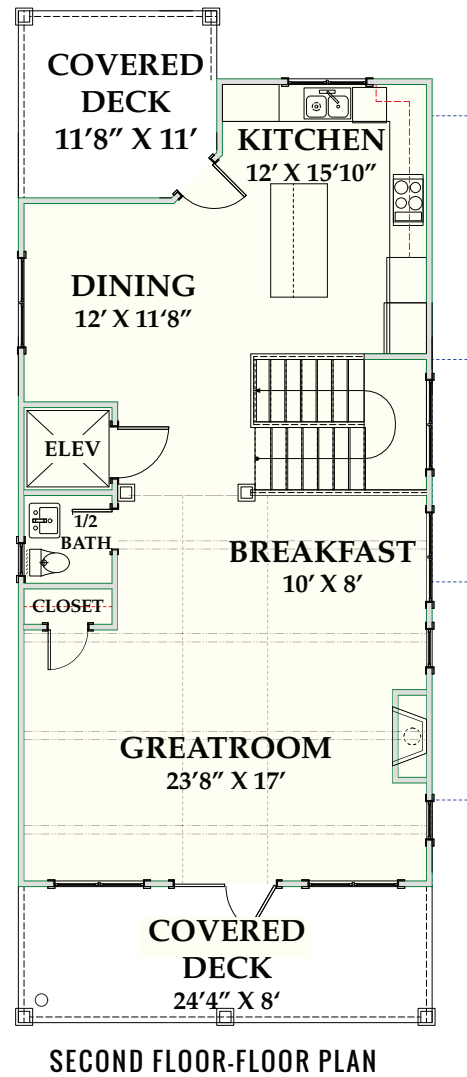

CAROLINA BLUEWATER CONSTRUCTION

Building Tomorrow with Affordable Quality Homes

910-575-7100

6934-9 Beach Dr SW, Ocean Isle Beach, NC 28469

WATERWAY HOME168W

2,208 Sq.Ft. | 3 BEDROOMS | 2-1/2 BATHS | 593 Sq.Ft DECKS

www.CarolinaBluewaterConstruction.com

WATERWAY HOME168W

2,208 Sq.Ft. | 3 BEDROOMS | 2-1/2 BATHS | 593 Sq.Ft DECKS

26'8" X 59'6"

910-575-7100

6934-9 Beach Dr SW, Ocean Isle Beach, NC 28469

www.CarolinaBluewaterConstruction.com