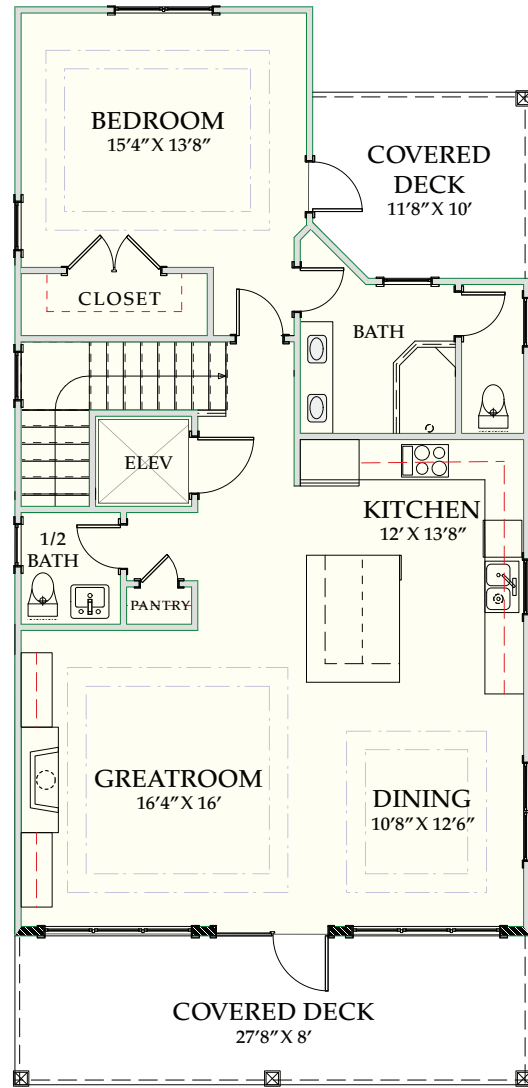

CAROLINA BLUEWATER CONSTRUCTION

Building Tomorrow with Affordable Quality Homes

910-575-7100

6934-9 Beach Dr SW, Ocean Isle Beach, NC 28469

BEACH HOME 157

2,426 Sq.Ft. | 5 BEDROOMS | 4-1/2 BATHS | 671 Sq.Ft DECKS

www.CarolinaBluewaterConstruction.com

BEACH HOME 157

2,426 Sq.Ft. | 5 BEDROOMS | 4-1/2 BATHS | 671 Sq.Ft DECKS
DIMENSIONS: 27'8" x 57'11"

FIRST FLOOR

SECOND FLOOR

Building Tomorrow with Affordable Quality Homes