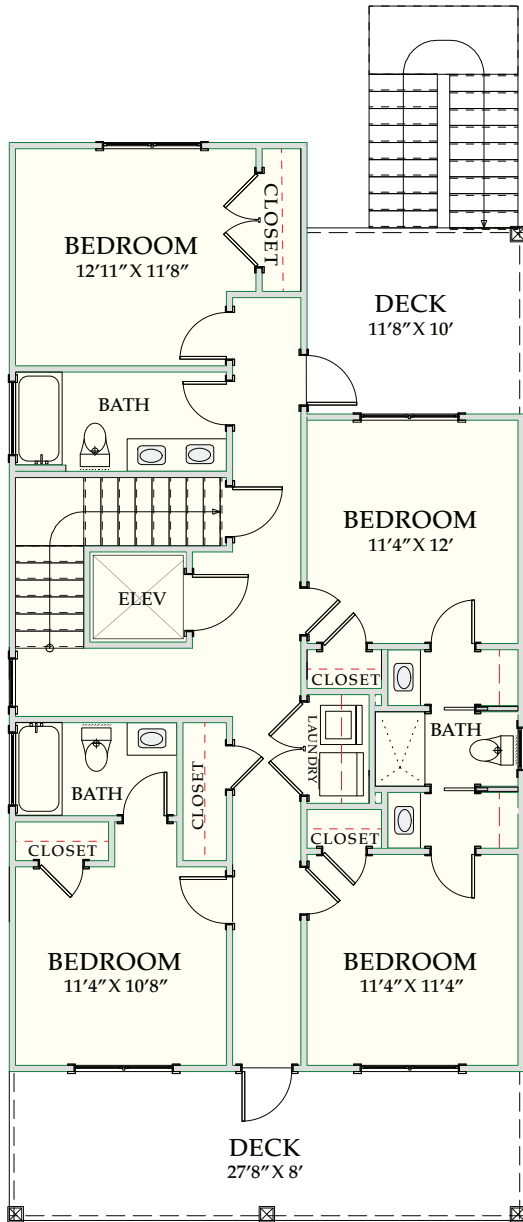

CAROLINA BLUEWATER CONSTRUCTION

Building Tomorrow with Affordable Quality Homes

910-575-7100

6934-9 Beach Dr SW, Ocean Isle Beach, NC 28469

BEACH HOME 157

2,426 Sq.Ft. | 5 BEDROOMS | 4-1/2 BATHS | 671 Sq.Ft DECKS

www.CarolinaBluewaterConstruction.com

BEACH HOME 157

2,426 Sq.Ft. | 5 BEDROOMS | 4-1/2 BATHS | 671 Sq.Ft DECKS
DIMENSIONS: 27'8" x 57'11"

FIRST FLOOR

SECOND FLOOR

Building Tomorrow with Affordable Quality Homes