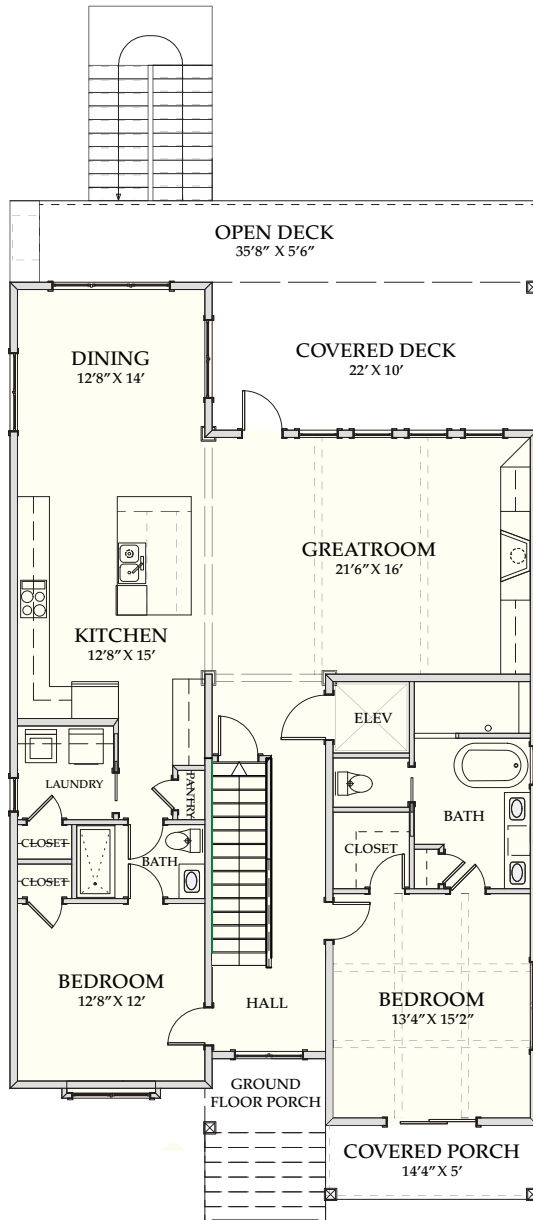

CAROLINA BLUEWATER CONSTRUCTION

Building Tomorrow with Affordable Quality Homes

910-575-7100

6934-9 Beach Dr SW, Ocean Isle Beach, NC 28469

BEACH HOME 158

2,869 Sq.Ft. | 5 BEDROOMS | 5 BATHS | 526 Sq.Ft DECKS

www.CarolinaBluewaterConstruction.com

BEACH HOME 158

2,869 Sq.Ft. | 5 BEDROOMS | 5 BATHS | 526 Sq.Ft DECKS

DIMENSIONS: 35'8" x 67'6"

FIRST FLOOR

SECOND FLOOR

Building Tomorrow with Affordable Quality Homes

910-575-7100