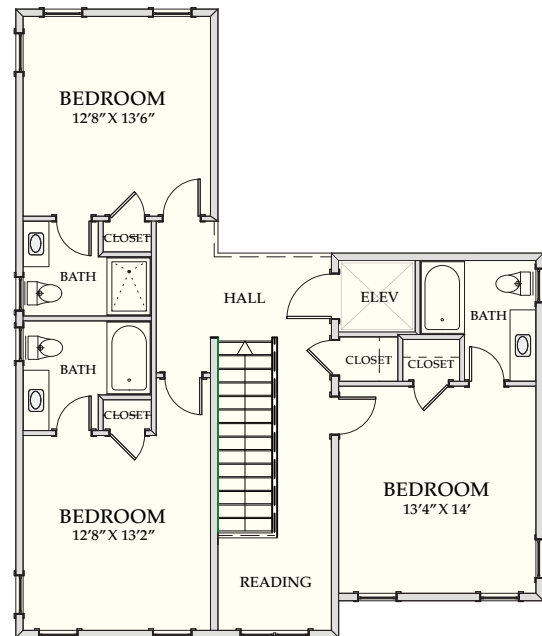

CAROLINA BLUEWATER CONSTRUCTION

Building Tomorrow with Affordable Quality Homes

910-575-7100

6934-9 Beach Dr SW, Ocean Isle Beach, NC 28469

BEACH HOME 158

2,869 Sq.Ft. | 5 BEDROOMS | 5 BATHS | 526 Sq.Ft DECKS

www.CarolinaBluewaterConstruction.com

BEACH HOME 158

2,869 Sq.Ft. | 5 BEDROOMS | 5 BATHS | 526 Sq.Ft DECKS

DIMENSIONS: 35'8" x 67'6"

FIRST FLOOR

SECOND FLOOR

Building Tomorrow with Affordable Quality Homes

910-575-7100