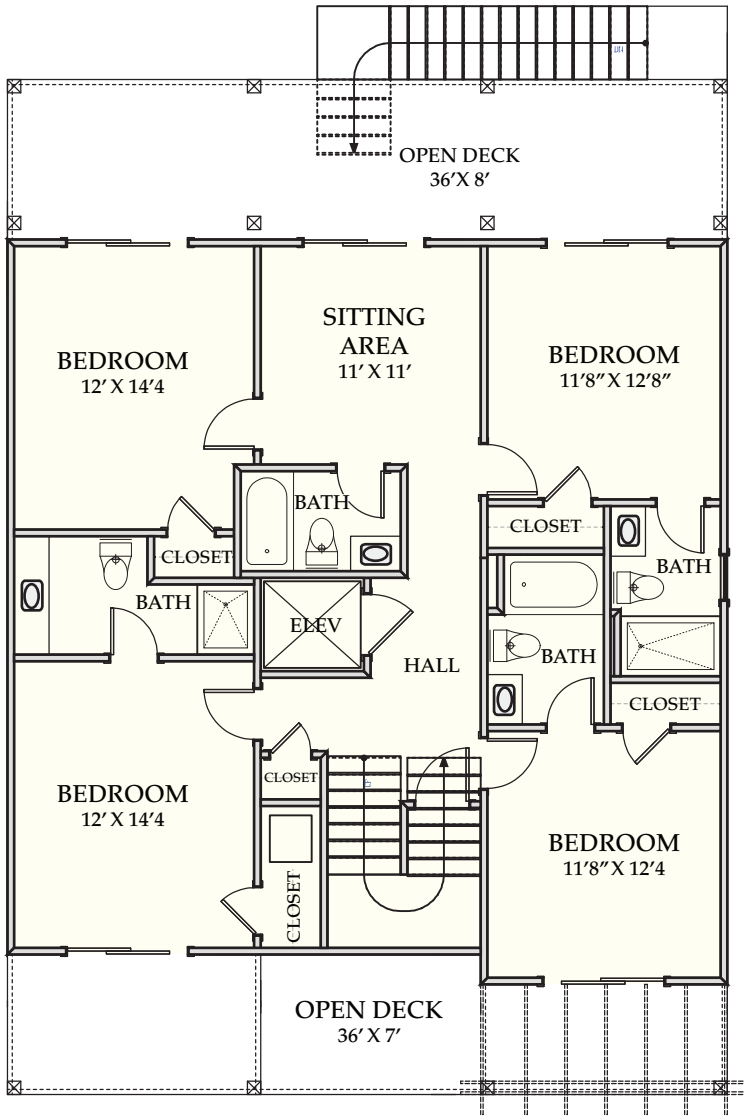

CAROLINA BLUEWATER CONSTRUCTION

BUILDING TOMORROW WITH AFFORDABLE QUALITY HOMES

910-575-7100

6934-9 BEACH DR SW, OCEAN ISLE BEACH, NC 28469

BEACH HOME 132

2,612 SQ.FT. | 5 BEDROOMS | 5-1/2 BATHS | 879 SQ.FT DECKS

WWW.CAROLINABLUEWATERCONSTRUCTION.COM

BEACH HOME 132

2,612 SQ.FT. | 5 BEDROOMS | 5-1/2 BATHS | 879 SQ.FT DECKS

36' X 50'9"

FIRST FLOOR

SECOND FLOOR

CAROLINA
BLUEWATER
CONSTRUCTION

910-575-7100