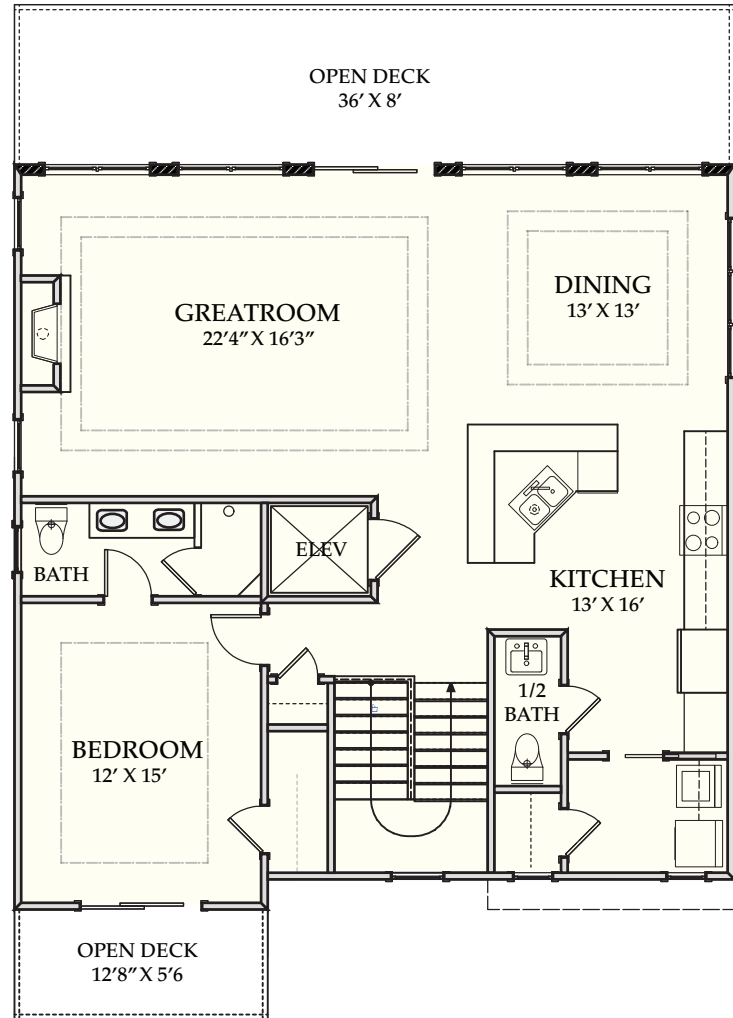

CAROLINA BLUEWATER CONSTRUCTION

BUILDING TOMORROW WITH AFFORDABLE QUALITY HOMES

910-575-7100

6934-9 BEACH DR SW, OCEAN ISLE BEACH, NC 28469

BEACH HOME 132

2,612 SQ.FT. | 5 BEDROOMS | 5-1/2 BATHS | 879 SQ.FT DECKS

WWW.CAROLINABLUEWATERCONSTRUCTION.COM

BEACH HOME 132

2,612 SQ.FT. | 5 BEDROOMS | 5-1/2 BATHS | 879 SQ.FT DECKS

36' X 50'9"

FIRST FLOOR

SECOND FLOOR

CAROLINA
BLUEWATER
CONSTRUCTION

910-575-7100