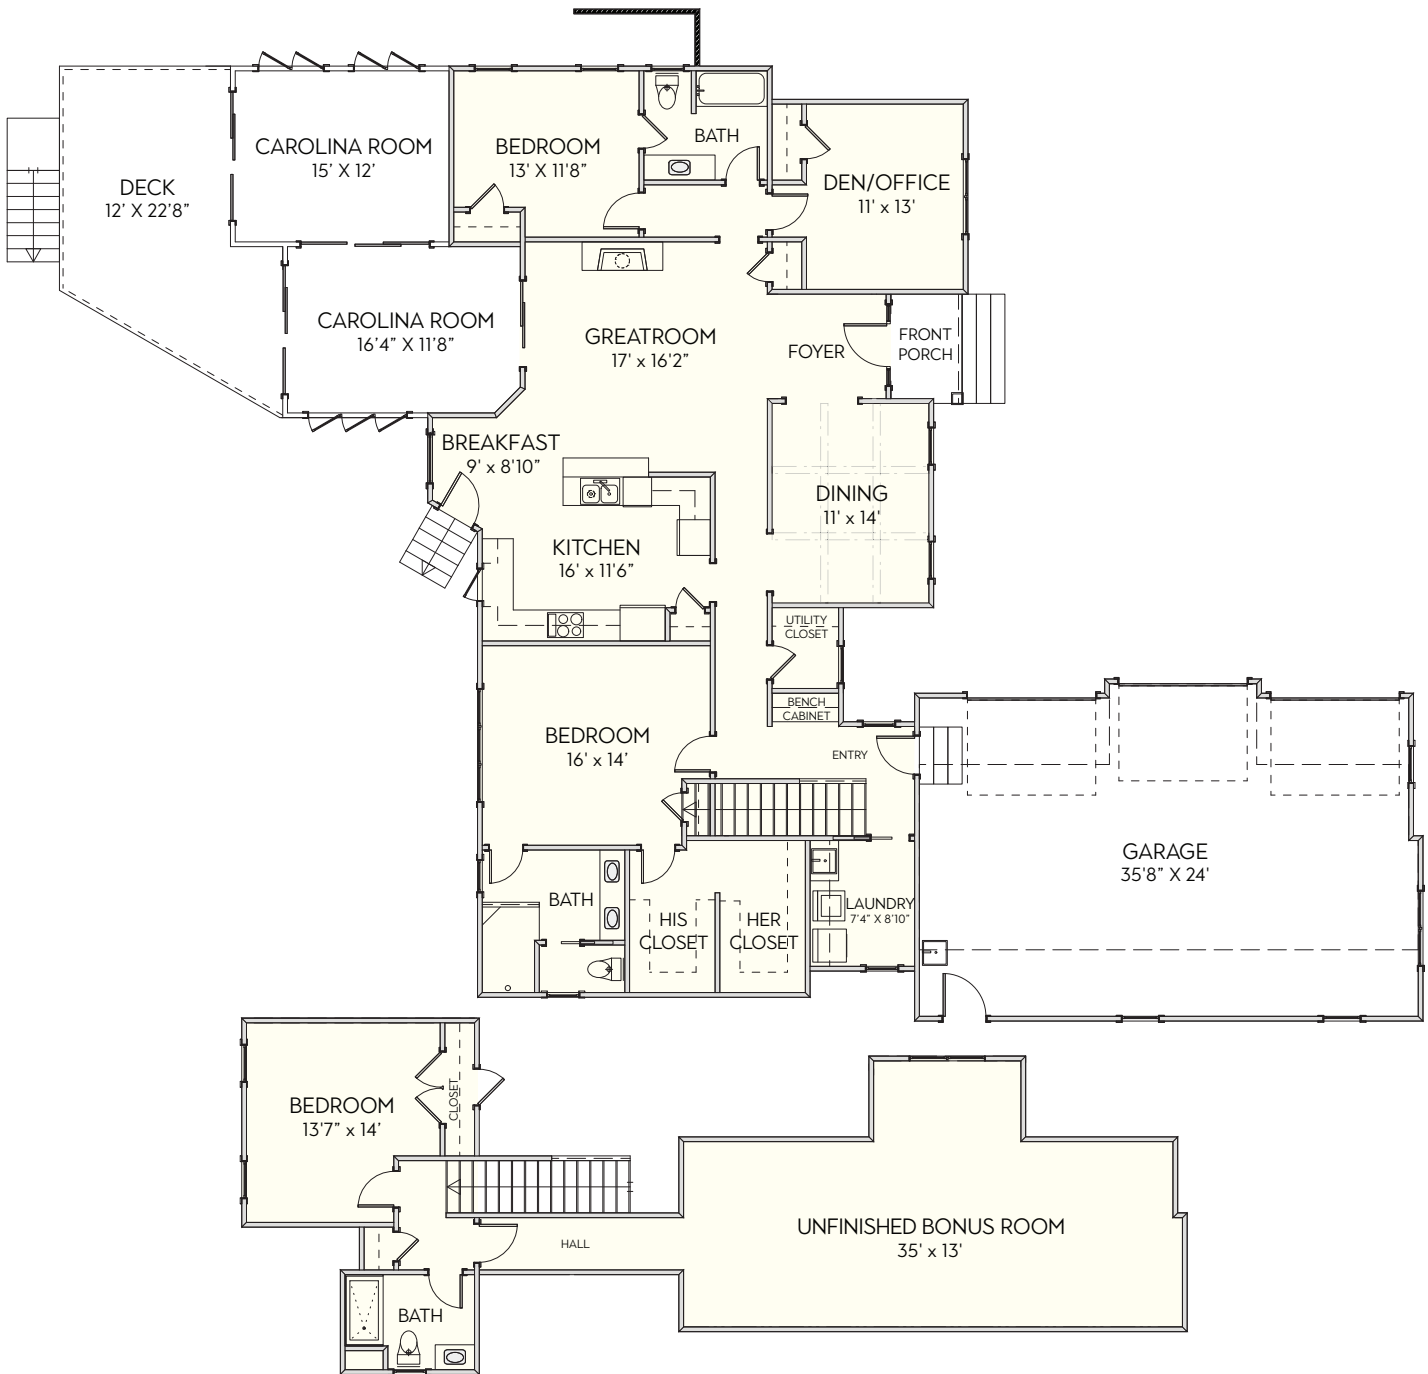

CAROLINA BLUEWATER CONSTRUCTION

Building Tomorrow with Affordable Quality Homes

910-575-7100

6934-9 Beach Dr SW, Ocean Isle Beach, NC 28469

GOLF HOME 110

2,805 Sq.Ft. | 3 BEDROOMS | 3 BATHS | 271 Sq.Ft DECKS

1 OFFICE | 607 Sq.Ft. UNFINISHED BONUS ROOM | 825 Sq.Ft GARAGE

www.CarolinaBluewaterConstruction.com

GOLF HOME 110

2,805 Sq.Ft. | 3 BEDROOMS | 3 BATHS | 271 Sq.Ft DECKS
1 OFFICE | 607 Sq.Ft. UNFINISHED BONUS ROOM | 825 Sq.Ft GARAGE
DIMENSIONS: 95'8" x 67'