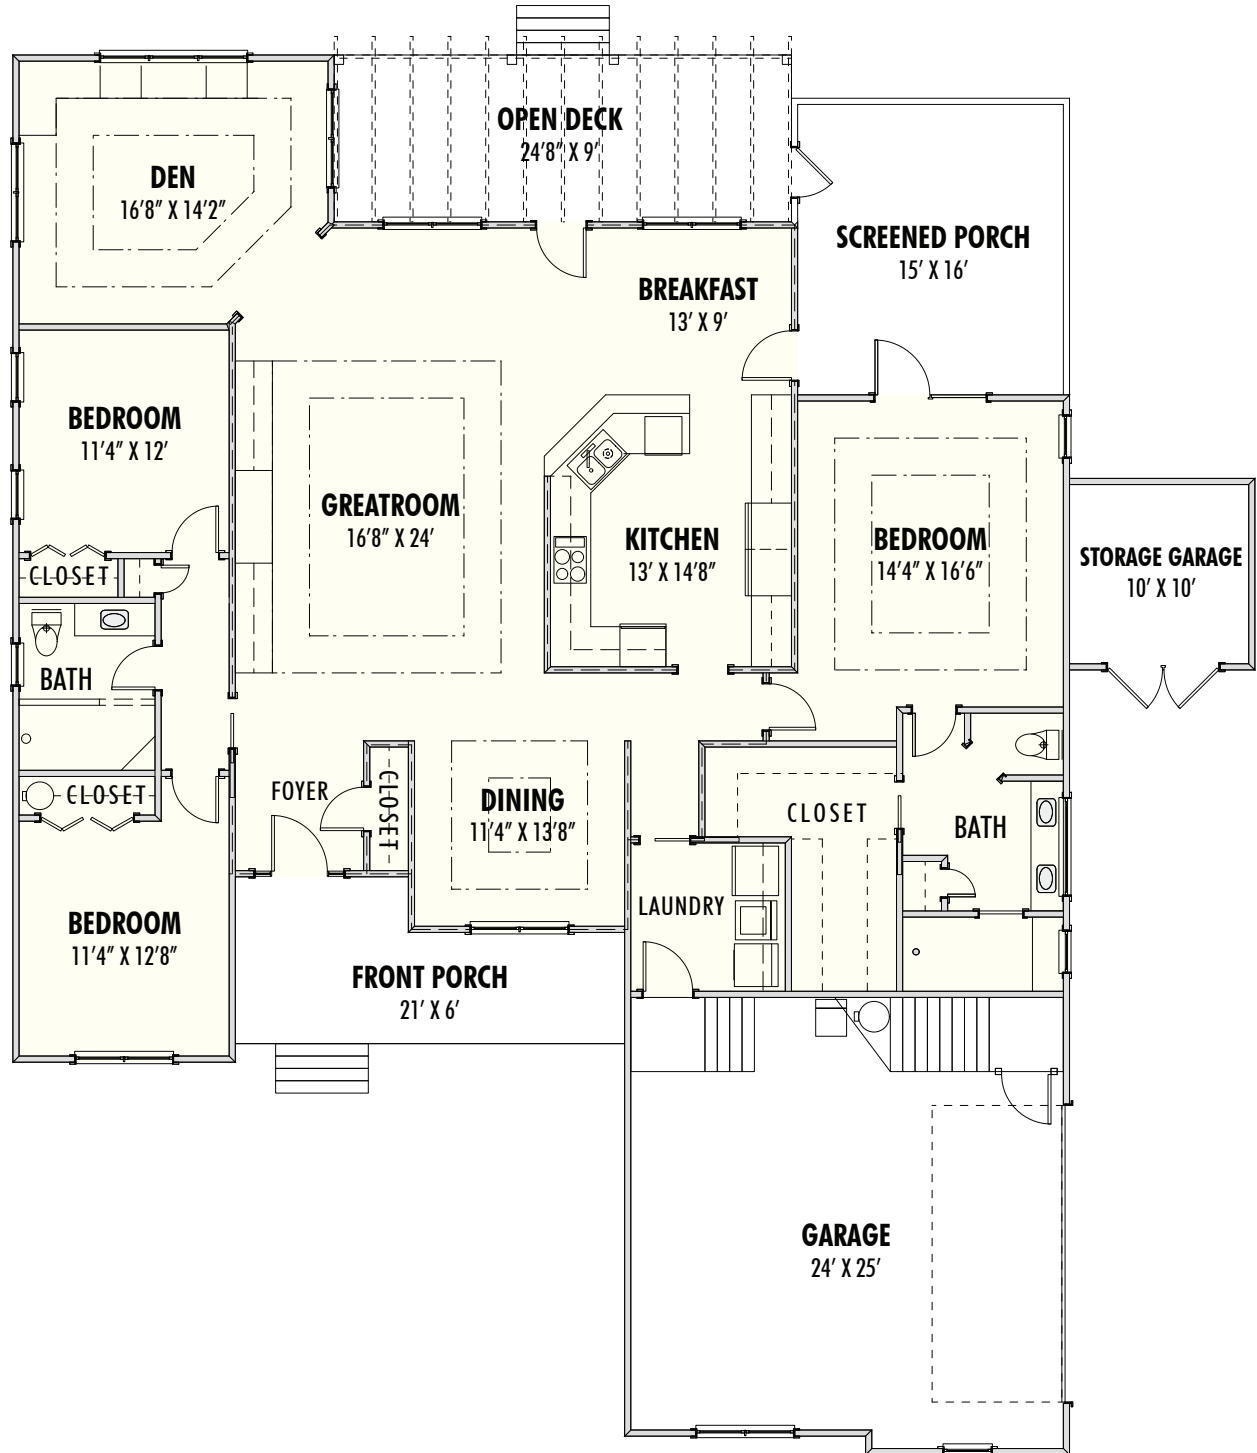

CAROLINA
BLUEWATER
CONSTRUCTION
910-575-7100

GOLF HOME 101

2,344 Sq.Ft. | 3 BEDROOMS | 2 BATHS | 611 Sq.Ft DECKS

WWW.CAROLINABLUEWATERCONSTRUCTION.COM

GOLF HOME 101

2,344 Sq.Ft. | 3 BEDROOMS | 2 BATHS | 611 Sq.Ft DECKS

DIMENSIONS: 75'4" X 64'8"

910-575-7100

6934-9 BEACH DR SW, OCEAN ISLE BEACH, NC 28469

WWW.CAROLINABLUEWATERCONSTRUCTION.COM