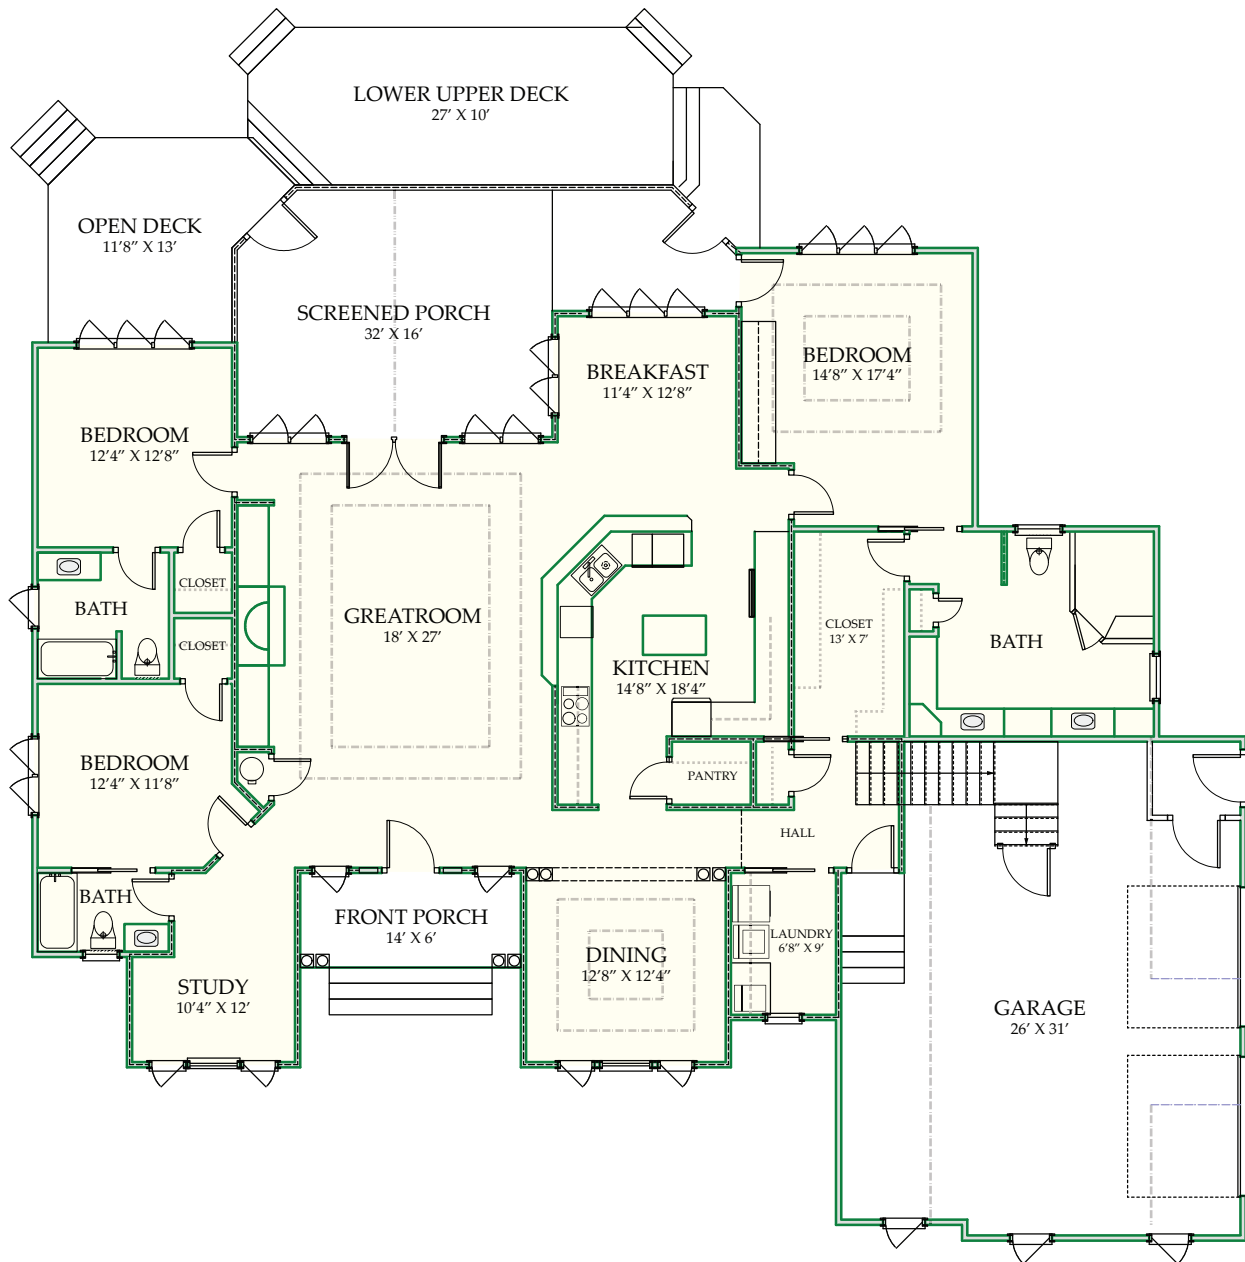

## GOLF COURSE 103

2,531 Sq.Ft. | 3 BEDROOMS | 3 BATHS | 949 Sq.Ft DECKS

[www.CarolinaBluewaterConstruction.com](http://www.CarolinaBluewaterConstruction.com)

# GOLF COURSE 103

**2,531 Sq.Ft. | 3 BEDROOMS | 3 BATHS | 949 Sq.Ft DECKS**

**DIMENSIONS: 78'x 77'**

**Building Tomorrow with Affordable Quality Homes**

**910-575-7100**

**6934-9 Beach Dr SW, Ocean Isle Beach, NC 28469**