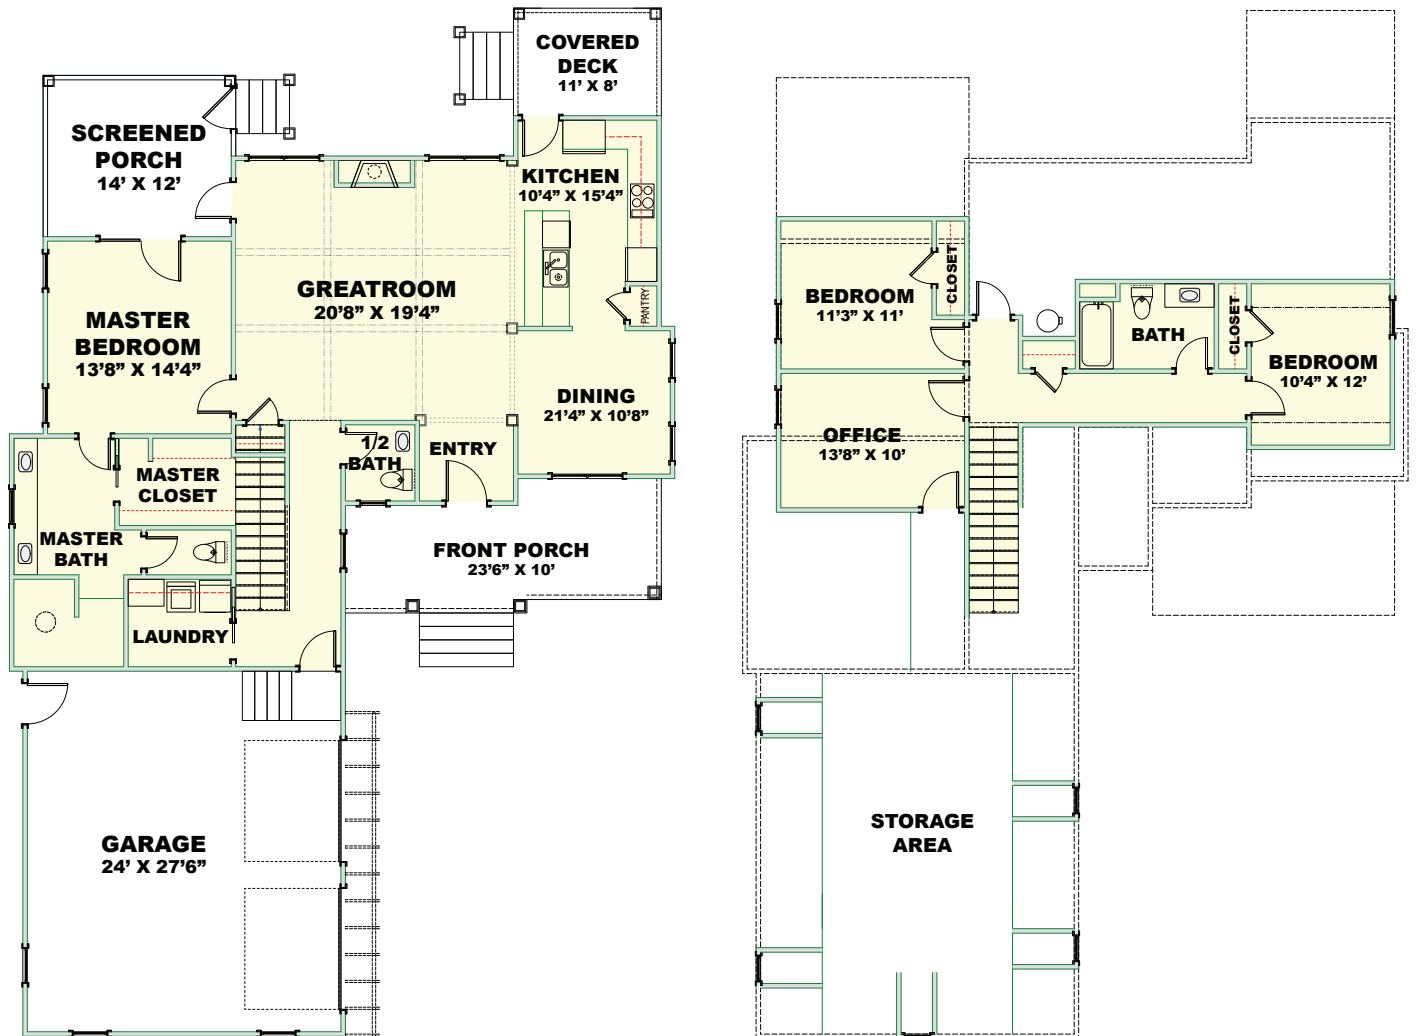

CAROLINA BLUEWATER CONSTRUCTION

Building Tomorrow with Affordable Quality Homes

910-575-7100

6934-9 Beach Dr SW, Ocean Isle Beach, NC 28469

GOLF COURSE 106G

2,164 Sq.Ft. | 3 BEDROOMS | 2-1/2 BATHS | 419 Sq.Ft DECKS
| 1 OFFICE |

www.CarolinaBluewaterConstruction.com

GOLF COURSE 106G

2,164 Sq.Ft. | 3 BEDROOMS | 2-1/2 BATHS | 419 Sq.Ft DECKS | 1 OFFICE |

49' 6" X 76' 6"

Building Tomorrow with Affordable Quality Homes

910-575-7100

6934-9 Beach Dr SW, Ocean Isle Beach, NC 28469