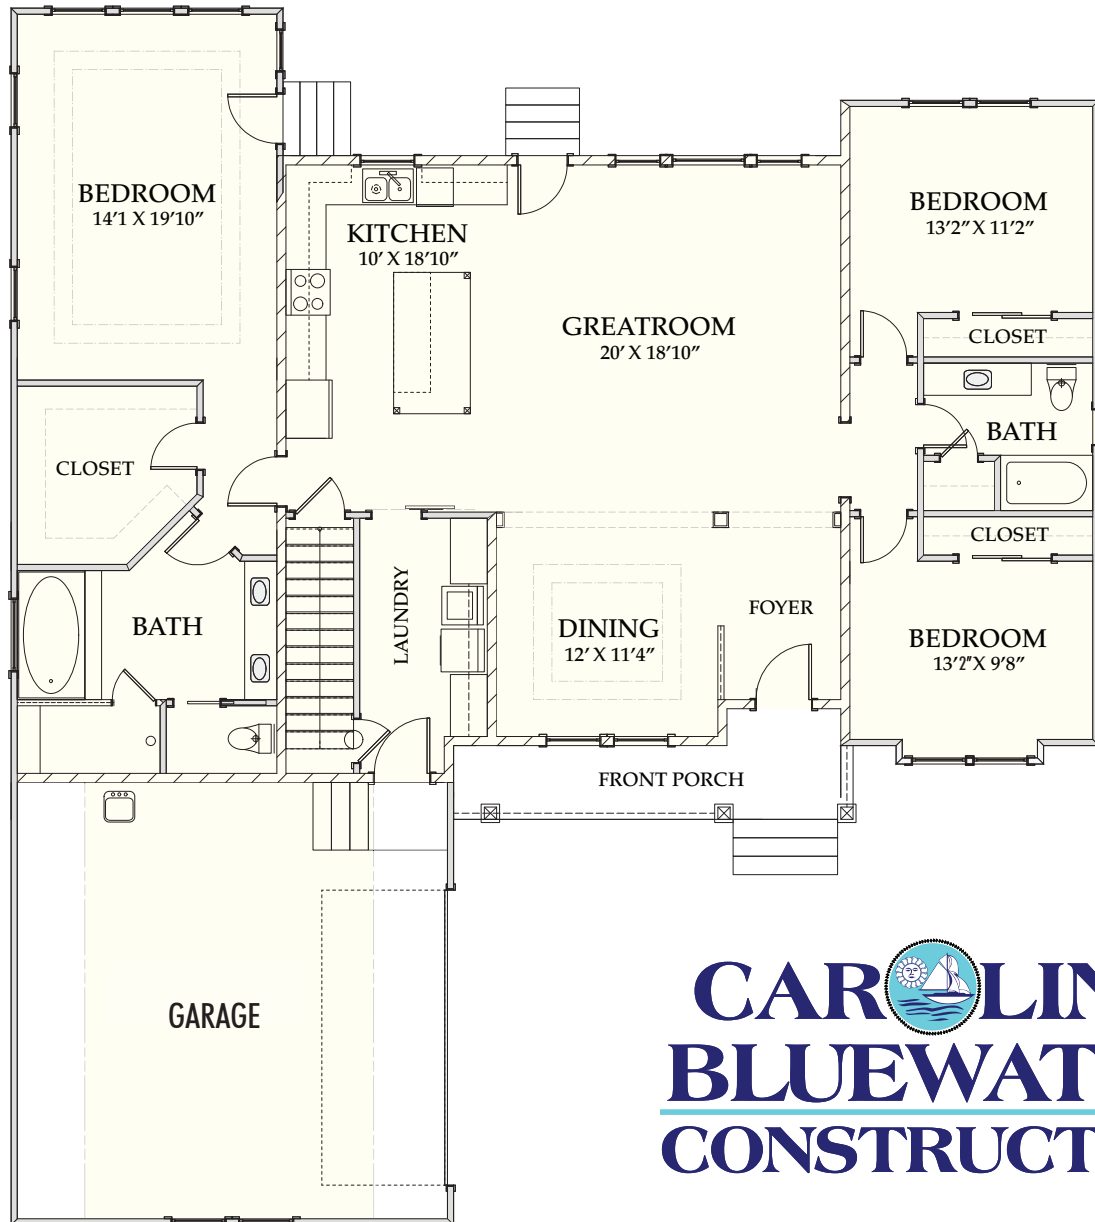

CAROLINA BLUEWATER CONSTRUCTION

Building Tomorrow with Affordable Quality Homes

910-575-7100

6934-9 Beach Dr SW, Ocean Isle Beach, NC 28469

GOLF COURSE 107G

2,092 Sq.Ft. | 3 BEDROOMS | 2 BATHS | 99 Sq.Ft Front Porch

www.CarolinaBluewaterConstruction.com

GOLF COURSE 107G

2,092 Sq.Ft. | **3** BEDROOMS | **2** BATHS | **99** Sq.Ft Front Porch
DIMENSIONS: 59' X 66'

CAROLINA
BLUEWATER
CONSTRUCTION

910-575-7100

6934-9 Beach Dr SW, Ocean Isle Beach, NC 28469