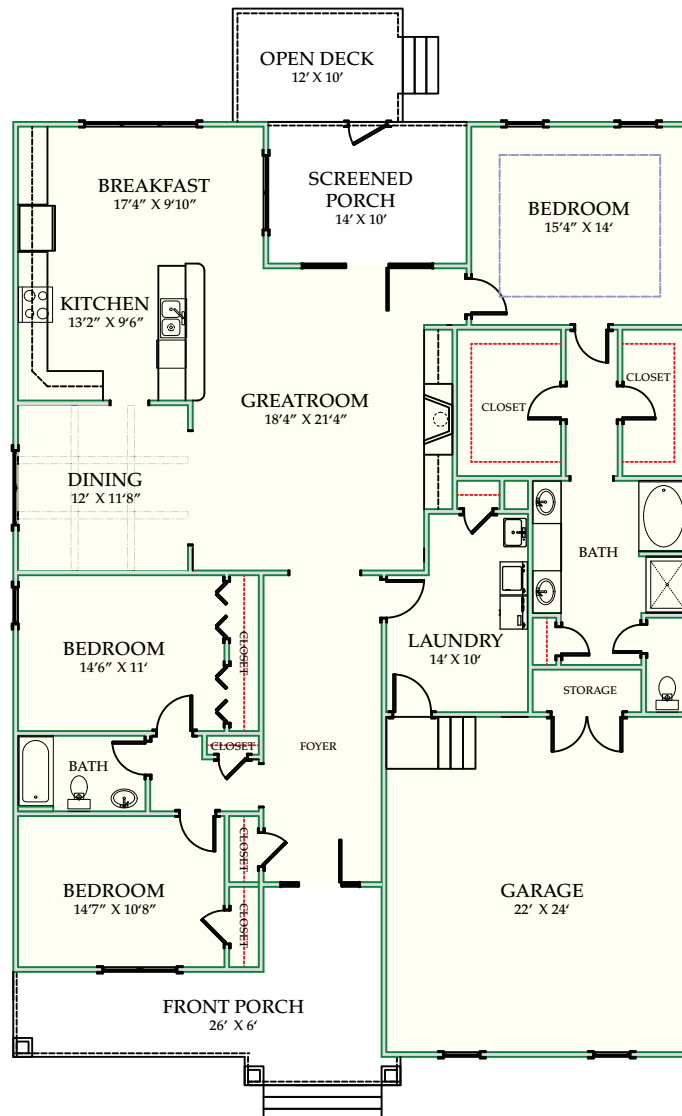

CAROLINA BLUEWATER CONSTRUCTION

Building Tomorrow with Affordable Quality Homes

910-575-7100

6934-9 Beach Dr SW, Ocean Isle Beach, NC 28469

GOLF COURSE HOME 108G

2,272 Sq.Ft. | 3 BEDROOMS | 2 BATHS | 488 Sq.Ft DECKS

www.CarolinaBluewaterConstruction.com

GOLF COURSE HOME 108G

2,272 Sq.Ft. | 3 BEDROOMS | 2 BATHS | 488 Sq.Ft DECKS
558 SqFt GARAGE

DIMENSIONS: 48' X 76'

910-575-7100

6934-9 Beach Dr SW, Ocean Isle Beach, NC 28469