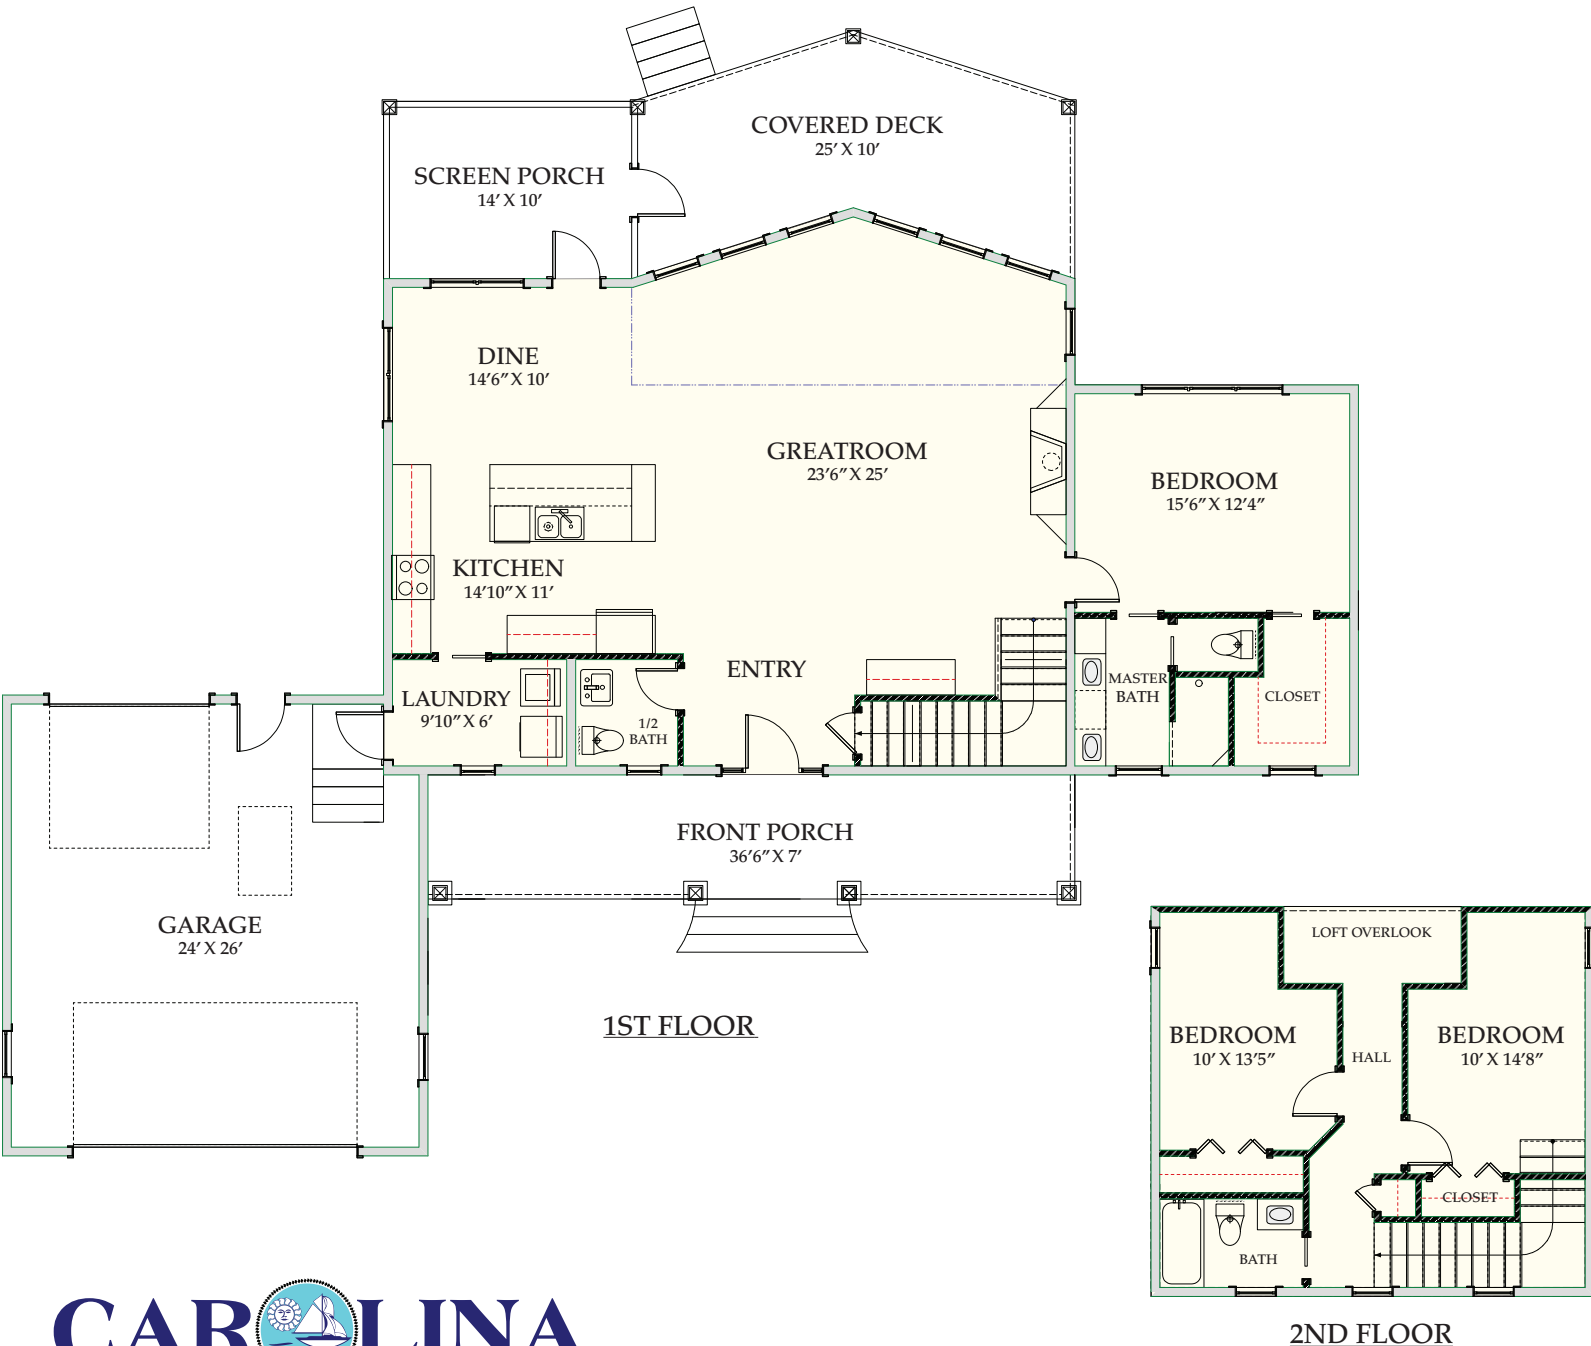

## WATERWAY HOME 169

2,041 SQ.FT. | 3 BEDROOMS | 2-1/2 BATHS | 665 SQ.FT DECKS

WWW.CAROLINABLUEWATERCONSTRUCTION.COM

# WATERWAY HOME 169

2,041 SQ.FT. | 3 BEDROOMS | 2-1/2 BATHS | 665 SQ.FT DECKS

76'6" X 63'6"

**CAROLINA**  
**BLUEWATER**  
**CONSTRUCTION**

**910-575-7100**

**BUILDING TOMORROW WITH AFFORDABLE QUALITY HOMES**