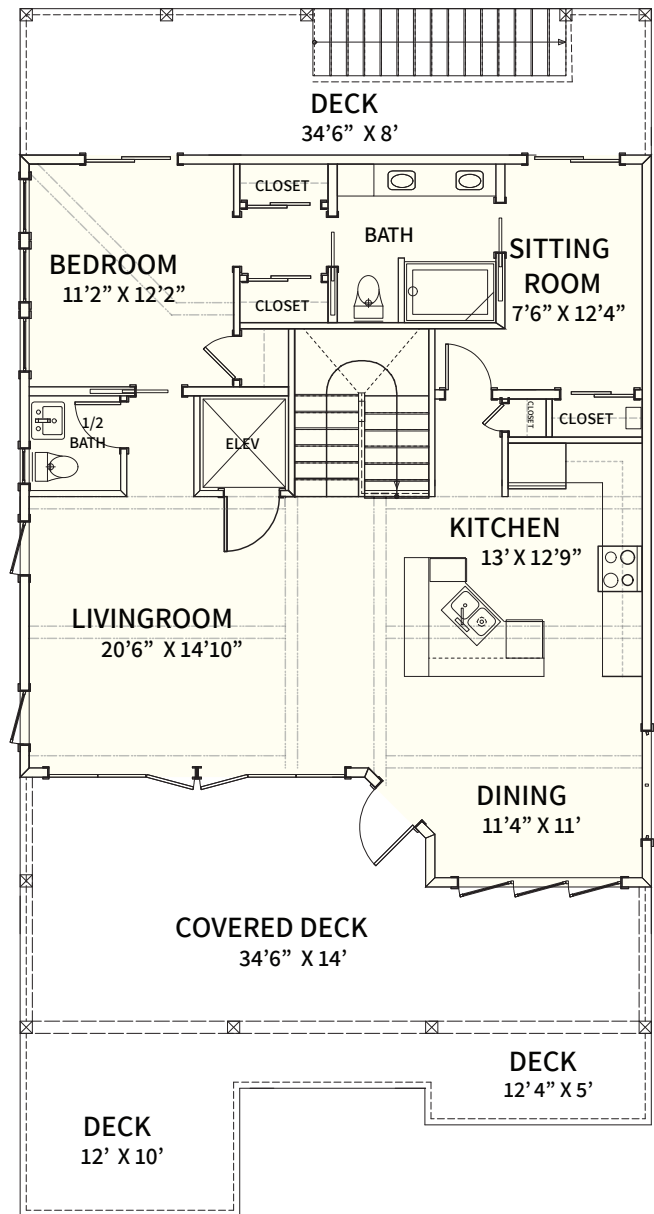

CAROLINA BLUEWATER CONSTRUCTION

BUILDING TOMORROW WITH AFFORDABLE QUALITY HOMES

910-575-7100

6934-9 BEACH DR SW, OCEAN ISLE BEACH, NC 28469

BEACH HOME 141

2,499 SQ.FT. | 4 BEDROOMS | 4-1/2 BATHS | 1,641 SQ.FT DECKS

WWW.CAROLINABLUEWATERCONSTRUCTION.COM

BEACH HOME 141

2,499 SQ.FT. | 4 BEDROOMS | 4-1/2 BATHS | 1,641 SQ.FT DECKS

34'6" X 66'

CAROLINA
BLUEWATER
CONSTRUCTION

910-575-7100

BUILDING TOMORROW WITH AFFORDABLE QUALITY HOMES