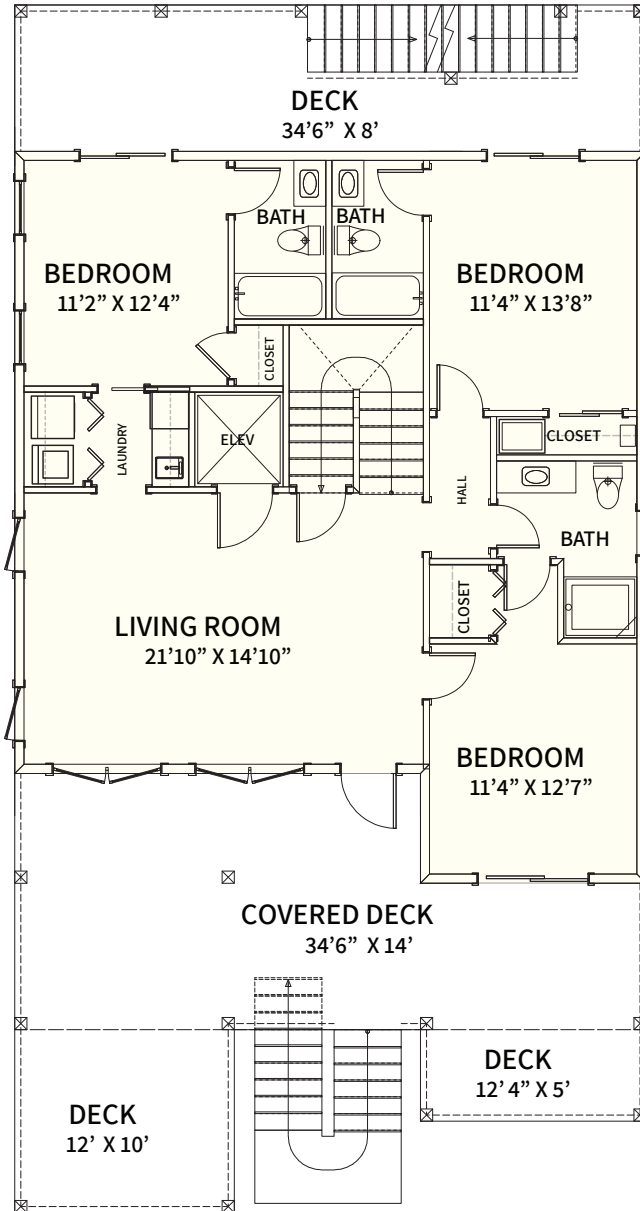

CAROLINA BLUEWATER CONSTRUCTION

BUILDING TOMORROW WITH AFFORDABLE QUALITY HOMES

910-575-7100

6934-9 BEACH DR SW, OCEAN ISLE BEACH, NC 28469

BEACH HOME 141

2,499 SQ.FT. | 4 BEDROOMS | 4-1/2 BATHS | 1,641 SQ.FT DECKS

WWW.CAROLINABLUEWATERCONSTRUCTION.COM

BEACH HOME 141

2,499 SQ.FT. | 4 BEDROOMS | 4-1/2 BATHS | 1,641 SQ.FT DECKS

34'6" X 66'

CAROLINA
BLUEWATER
CONSTRUCTION

910-575-7100

BUILDING TOMORROW WITH AFFORDABLE QUALITY HOMES