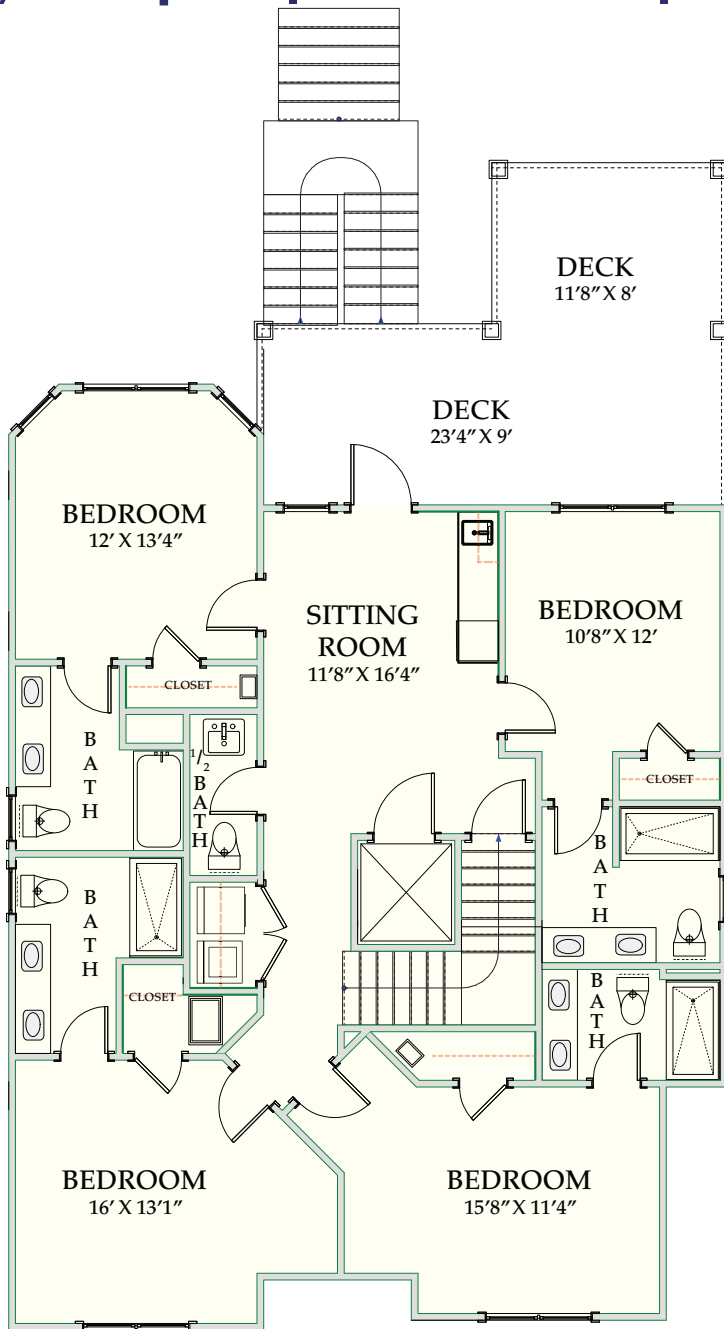

CAROLINA BLUEWATER CONSTRUCTION

BUILDING TOMORROW WITH AFFORDABLE QUALITY HOMES

910-575-7100

6934-9 BEACH DR SW, OCEAN ISLE BEACH, NC 28469

BEACH HOME 148

2,868 SQ.FT. | 5 BEDROOMS | 5 & 2 1/2 BATHS | 606 SQ.FT DECKS

WWW.CAROLINABLUEWATERCONSTRUCTION.COM

BEACH HOME 148

2,868 SQ.FT. | 5 BEDROOMS | 5 & 2 1/2 BATHS | 606 SQ.FT DECKS

52'6" X 63'6"

FIRST FLOOR

SECOND FLOOR

CAROLINA
BLUEWATER
CONSTRUCTION

910-575-7100