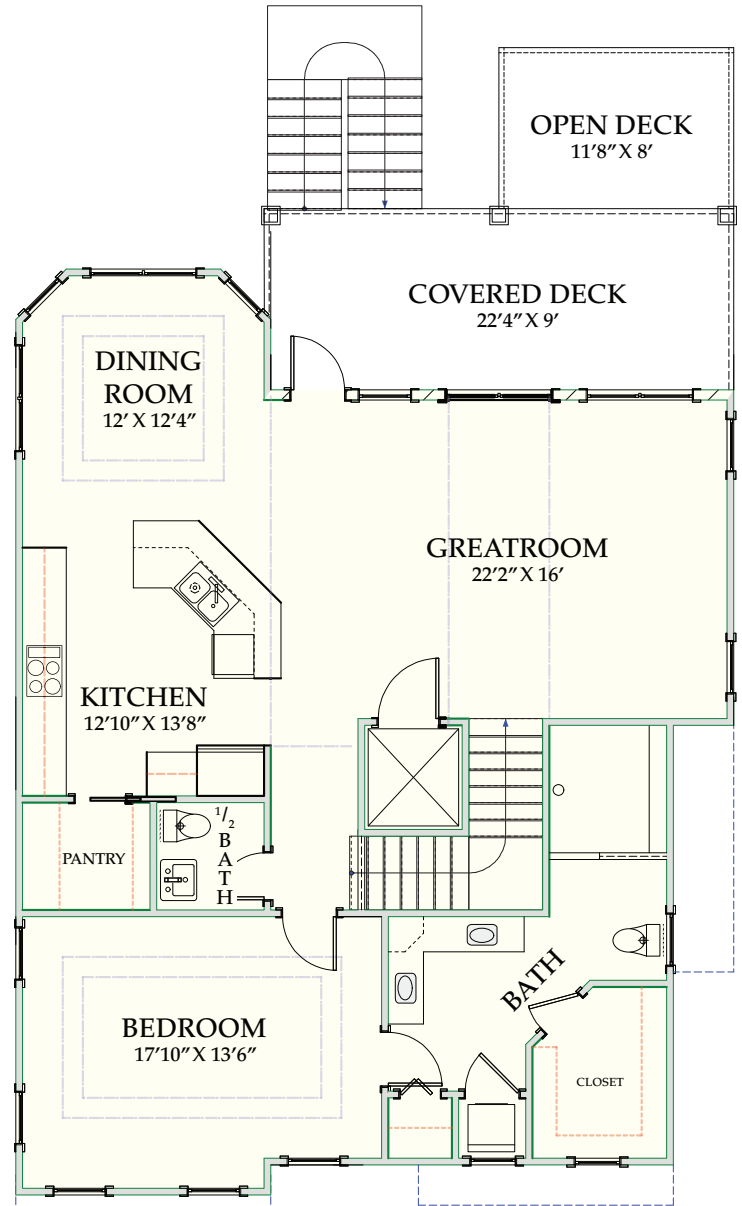

CAROLINA BLUEWATER CONSTRUCTION

BUILDING TOMORROW WITH AFFORDABLE QUALITY HOMES

910-575-7100

6934-9 BEACH DR SW, OCEAN ISLE BEACH, NC 28469

BEACH HOME 148

2,868 SQ.FT. | 5 BEDROOMS | 5 & 2 1/2 BATHS | 606 SQ.FT DECKS

WWW.CAROLINABLUEWATERCONSTRUCTION.COM

BEACH HOME 148

2,868 SQ.FT. | 5 BEDROOMS | 5 & 2 1/2 BATHS | 606 SQ.FT DECKS

52'6" X 63'6"

FIRST FLOOR

SECOND FLOOR

CAROLINA
BLUEWATER
CONSTRUCTION

910-575-7100